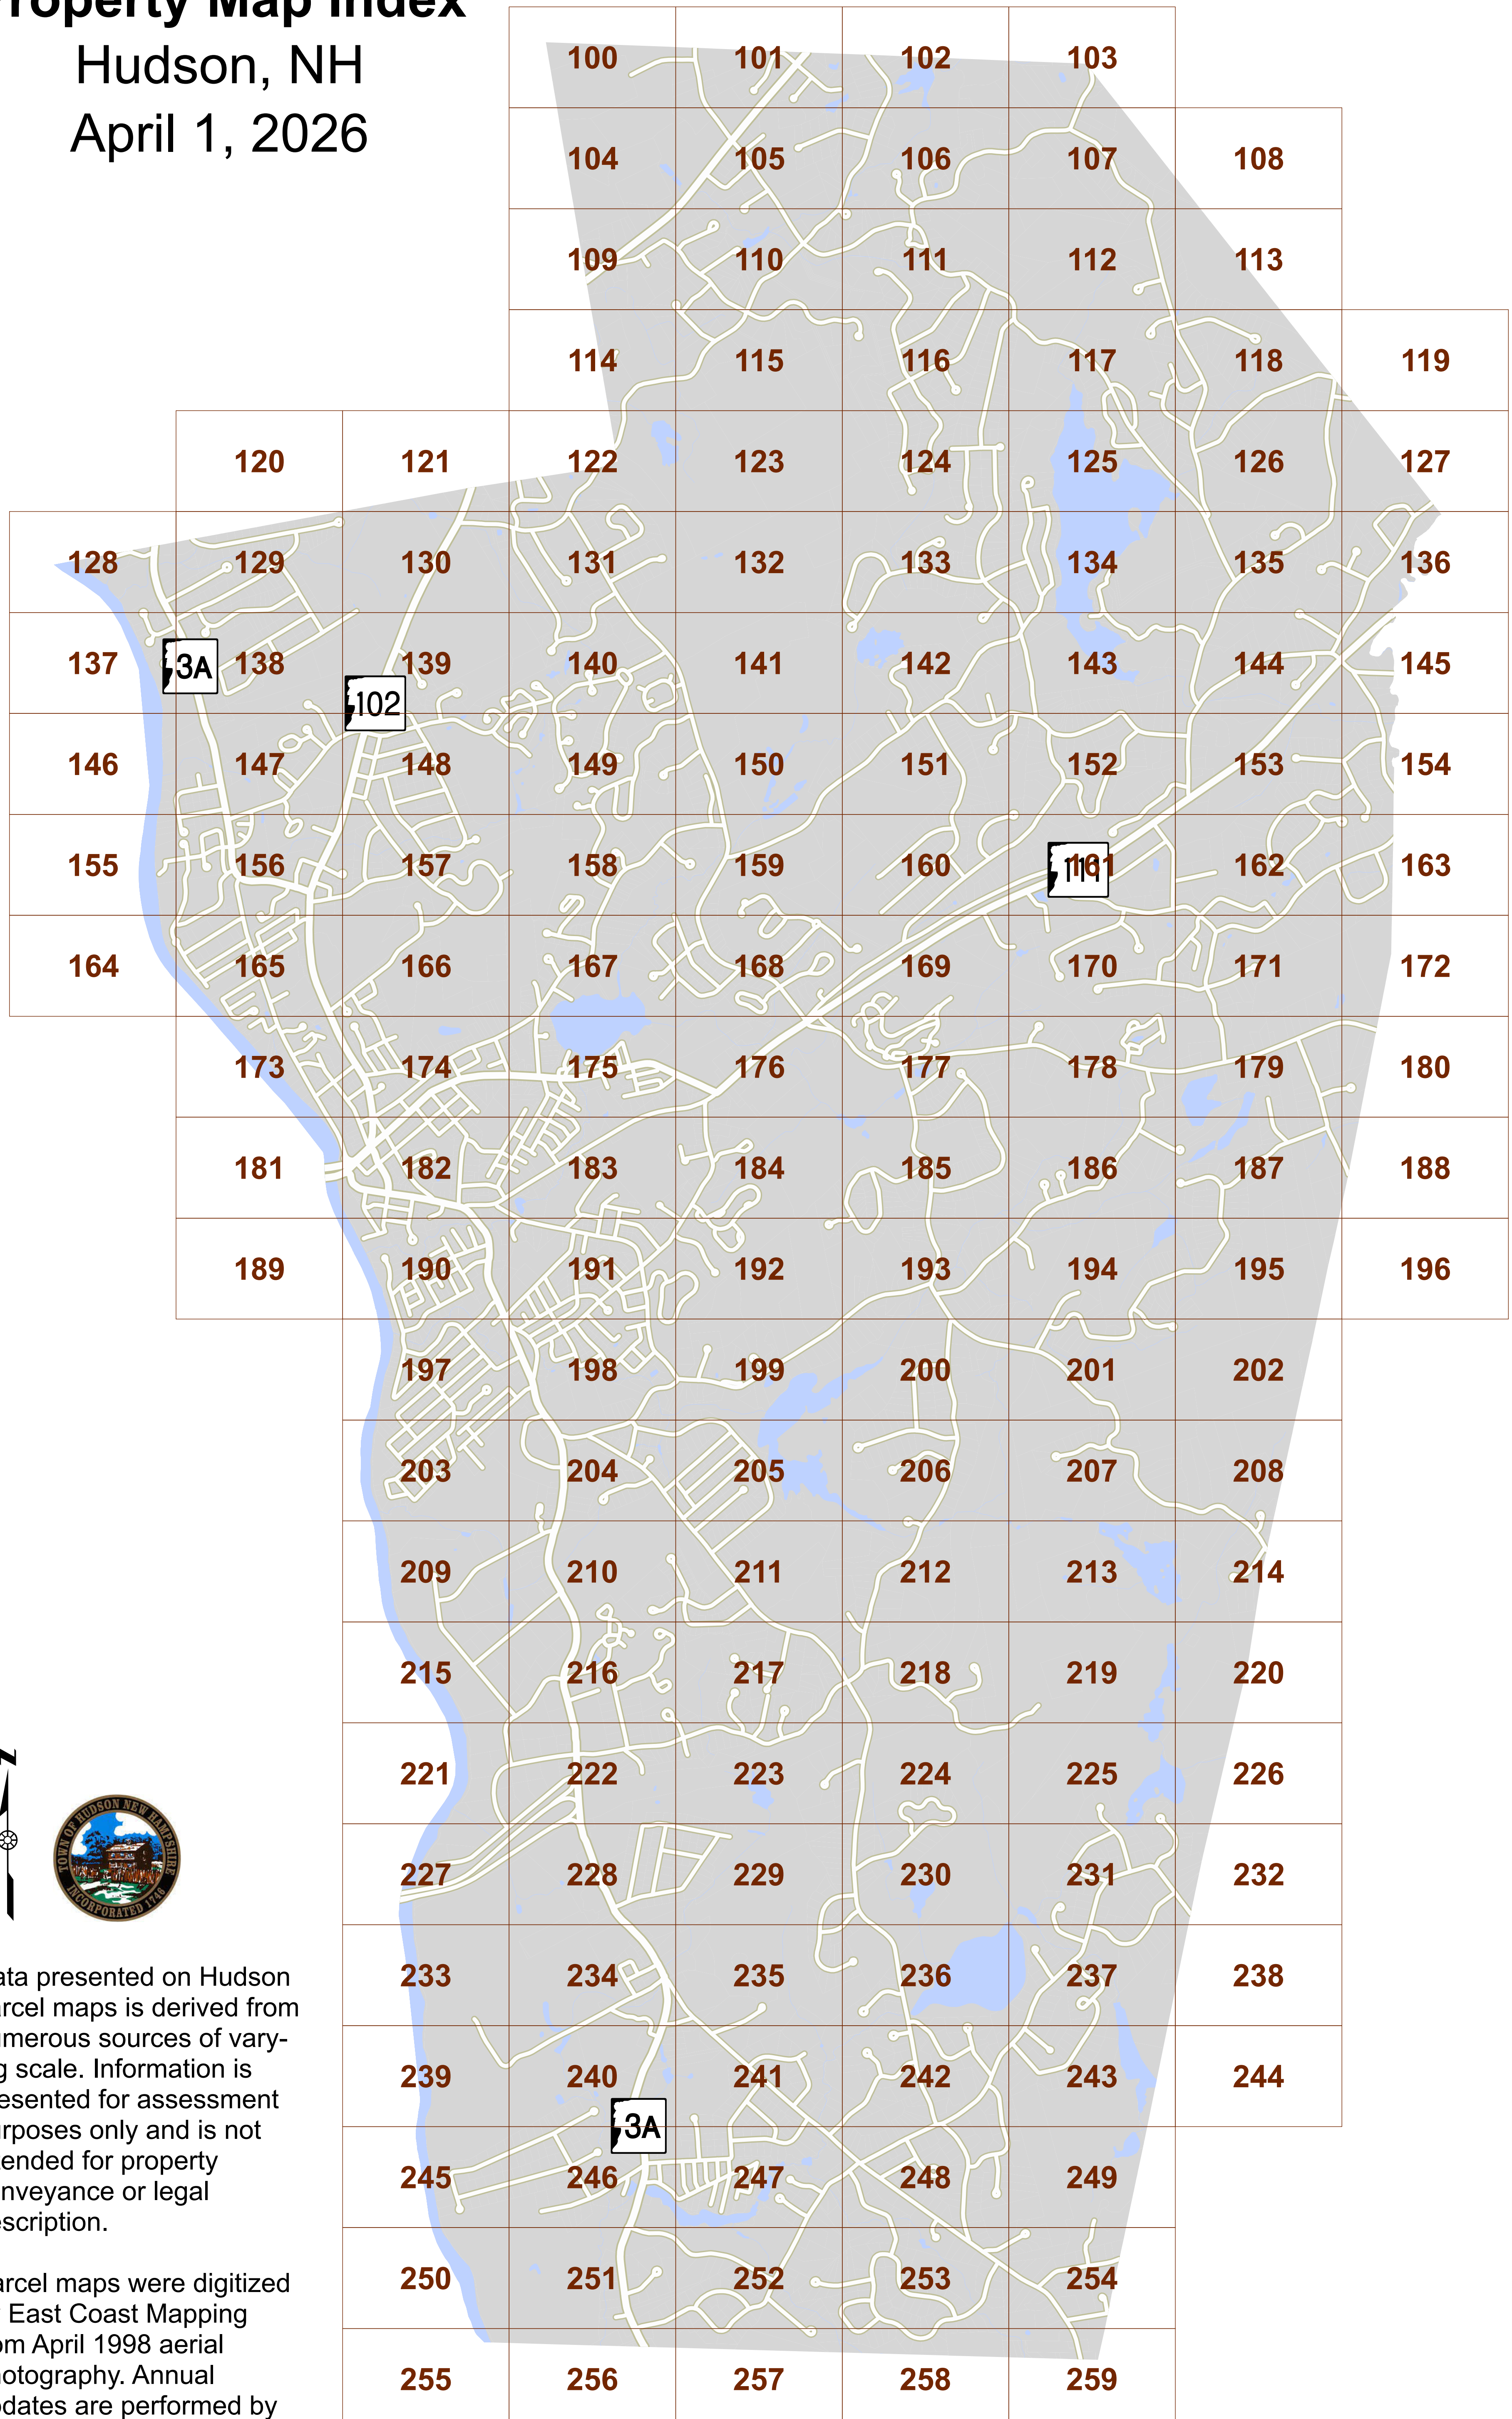

# Property Map Index

Hudson, NH

April 1, 2026

Data presented on Hudson parcel maps is derived from numerous sources of varying scale. Information is presented for assessment purposes only and is not intended for property conveyance or legal description.

Parcel maps were digitized by East Coast Mapping from April 1998 aerial photography. Annual updates are performed by NRPC.