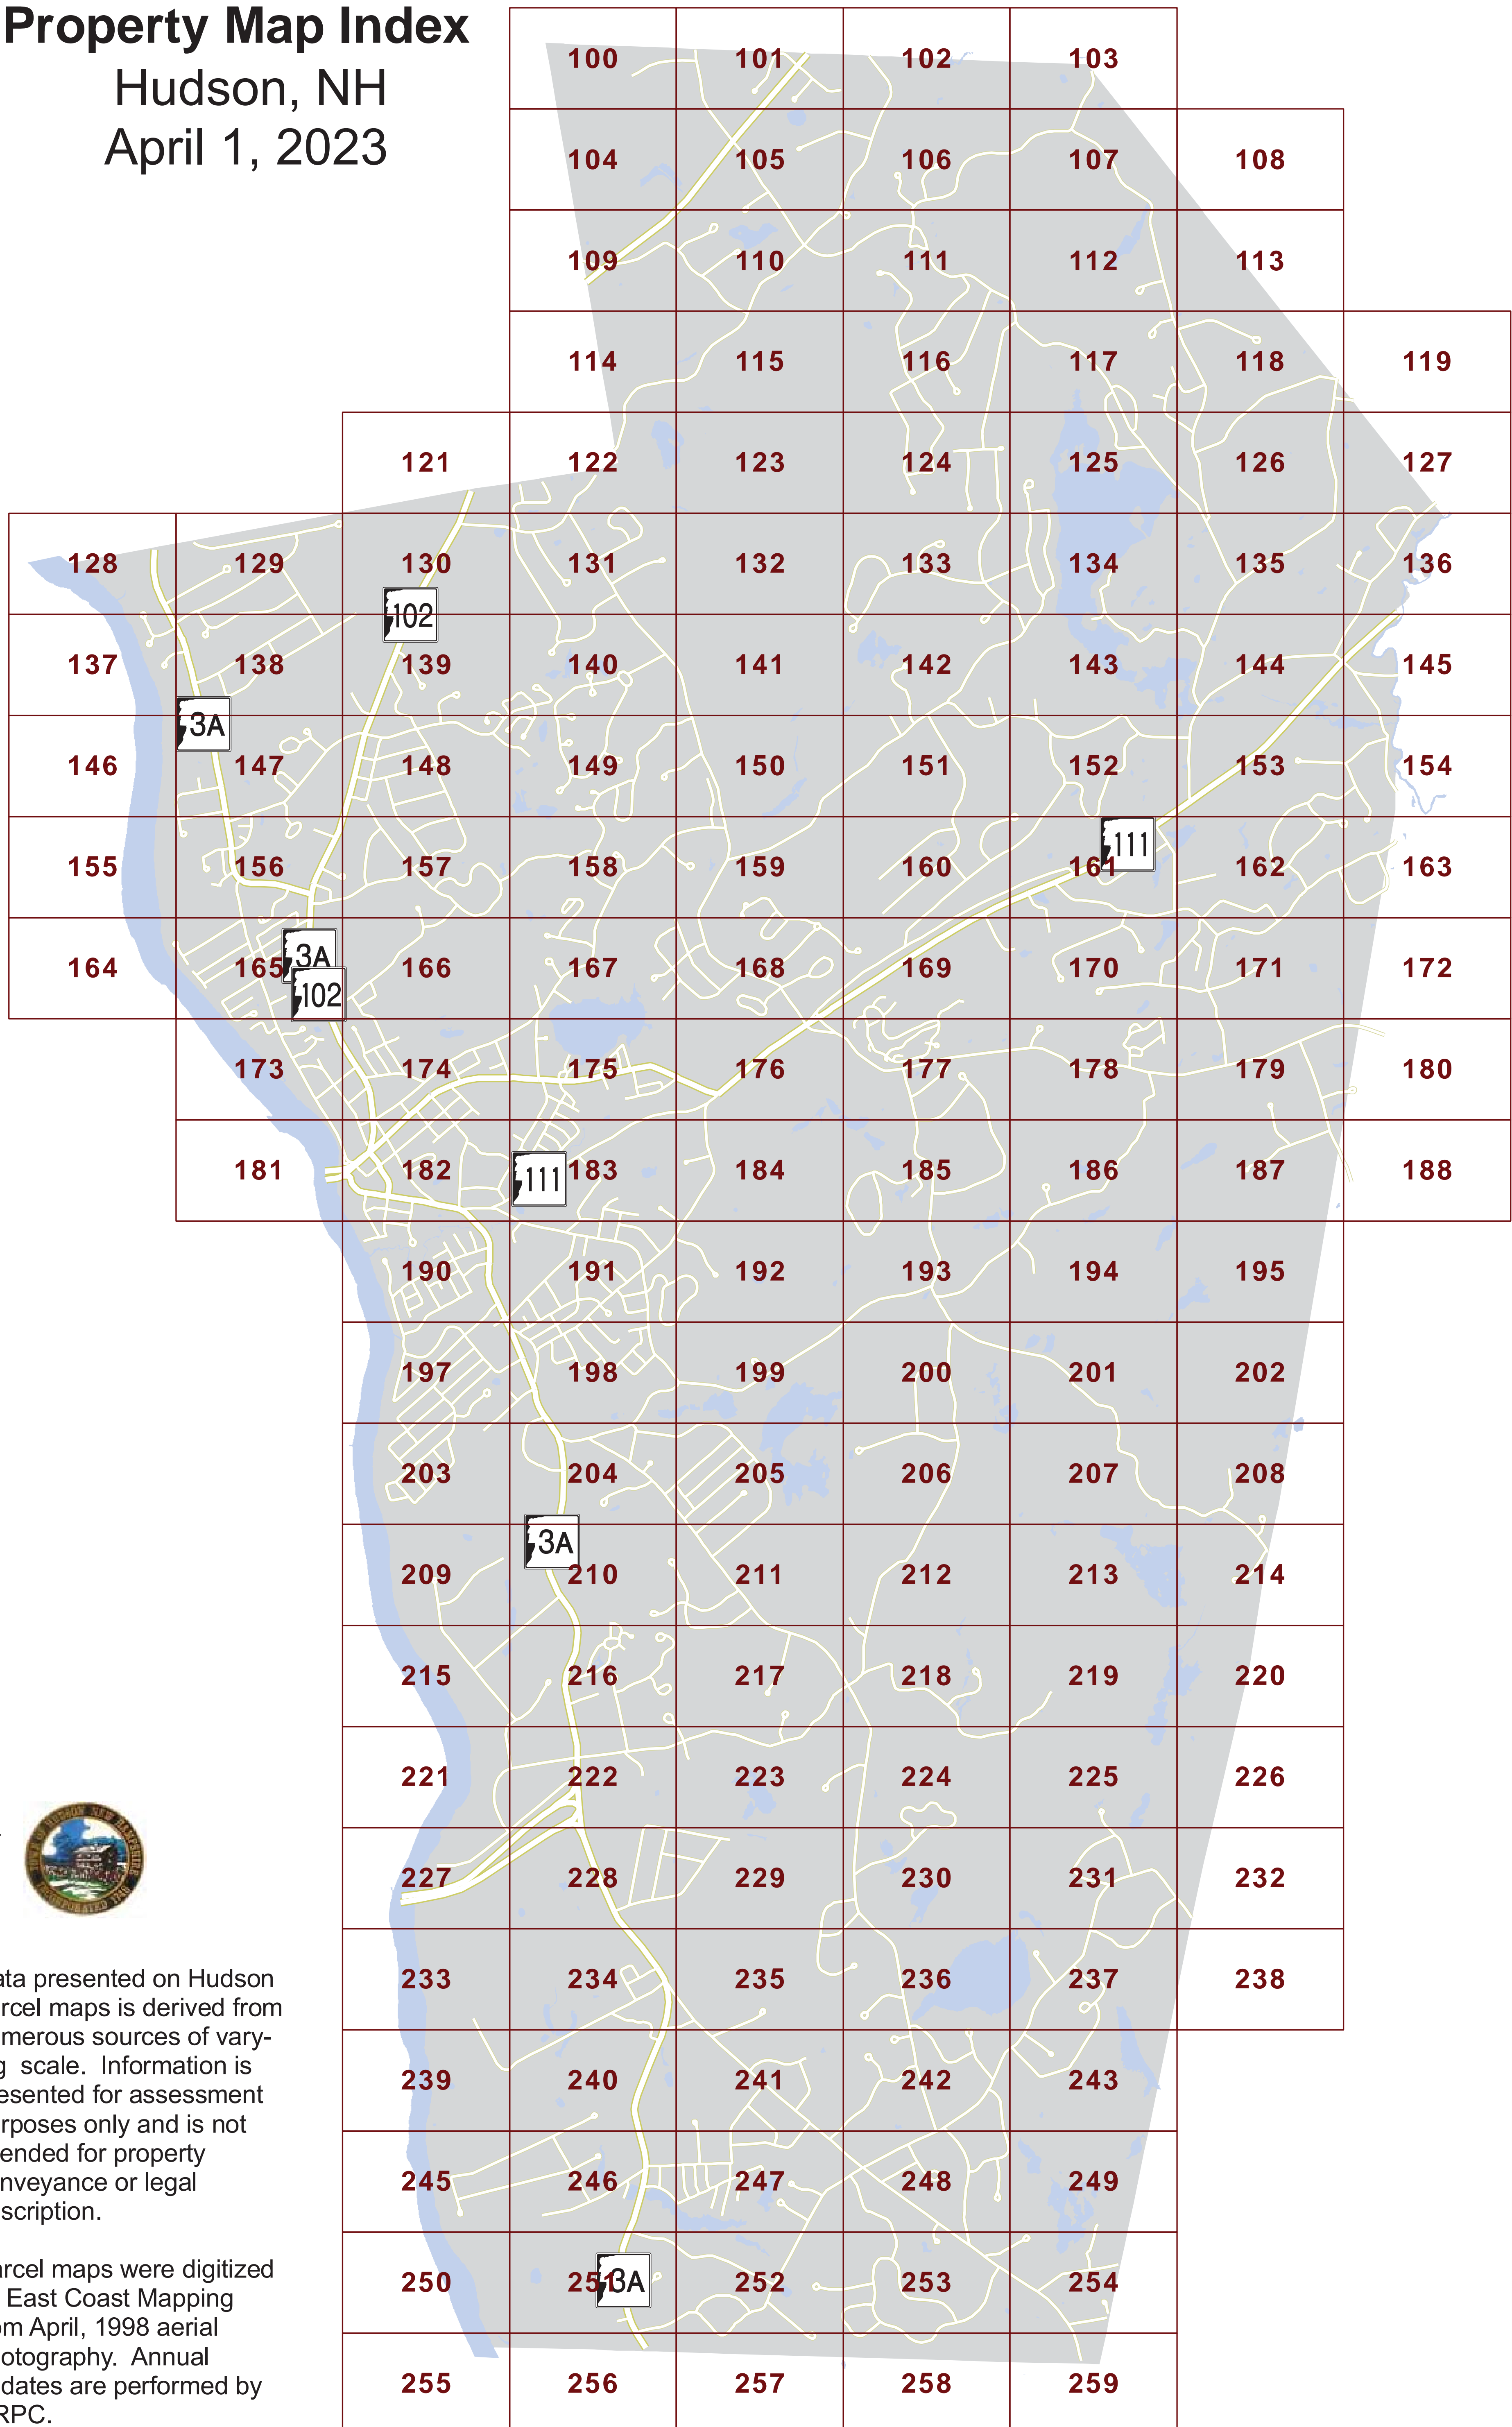

Property Map Index

Hudson, NH

April 1, 2023

Data presented on Hudson parcel maps is derived from numerous sources of varying scale. Information is presented for assessment purposes only and is not intended for property conveyance or legal description.

Parcel maps were digitized by East Coast Mapping from April, 1998 aerial photography. Annual updates are performed by NRPC.