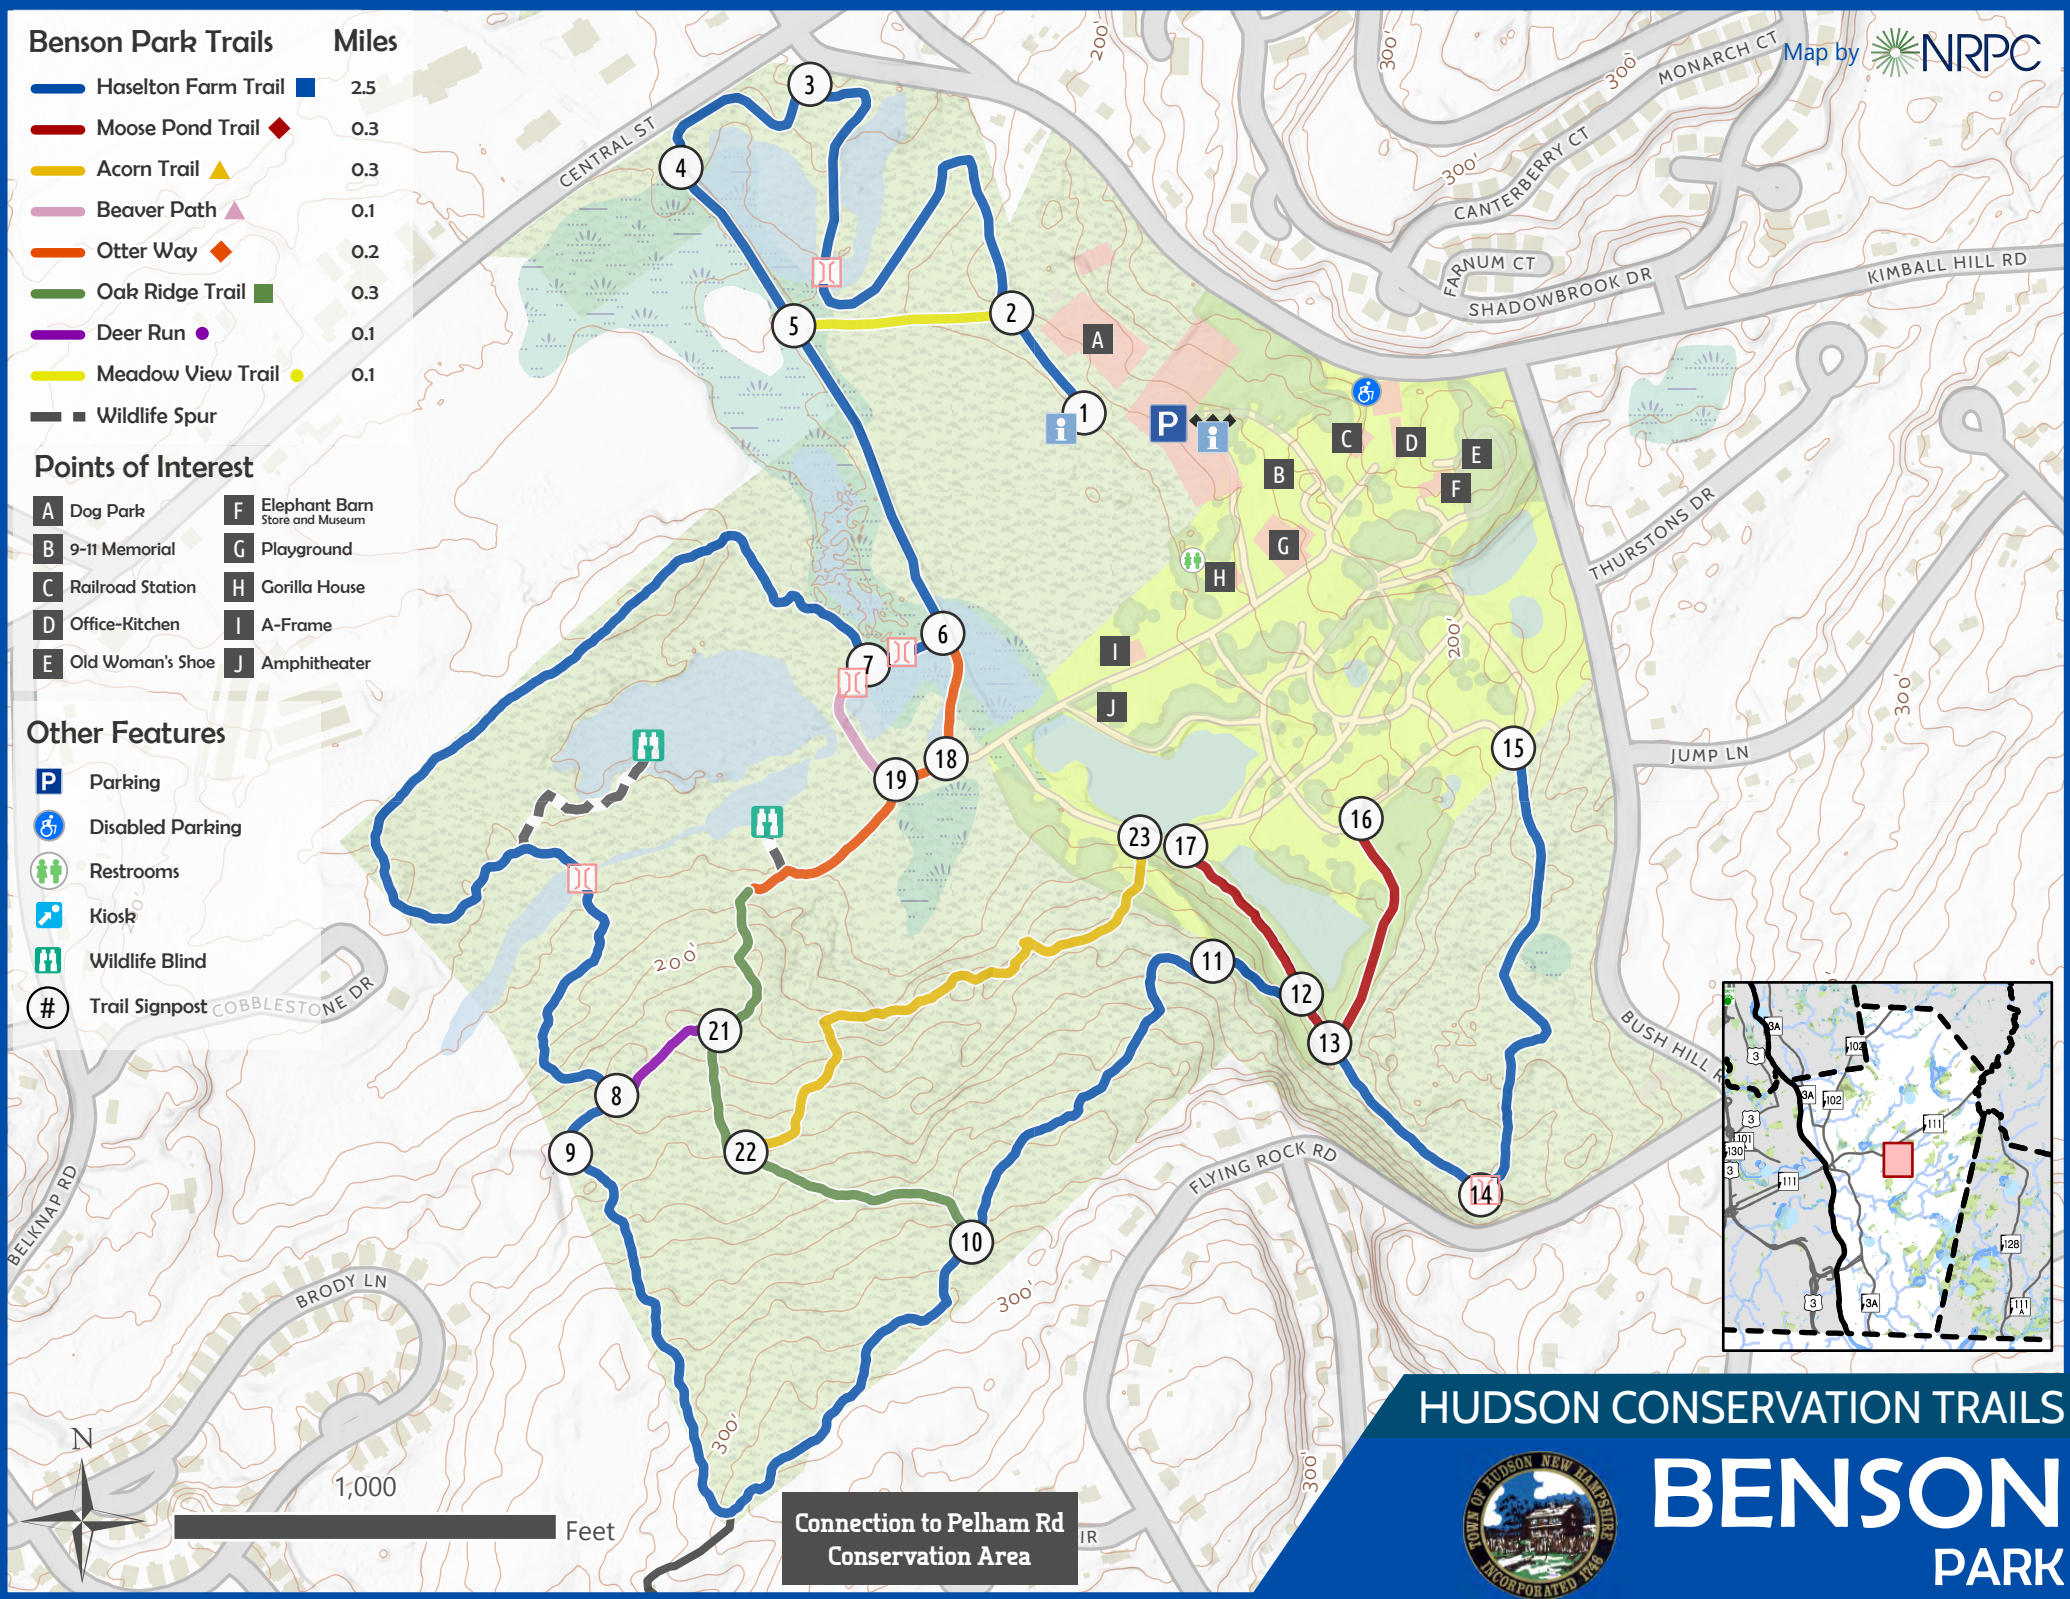

**Benson Park Trails** Miles

- Haselton Farm Trail 2.5
- Moose Pond Trail 0.3
- Acorn Trail 0.3
- Beaver Path 0.1
- Otter Way 0.2
- Oak Ridge Trail 0.3
- Deer Run 0.1
- Meadow View Trail 0.1
- Wildlife Spur

**Points of Interest**

- |                  |                                |
|------------------|--------------------------------|
| Dog Park         | Elephant Barn Store and Museum |
| 9-11 Memorial    | Playground                     |
| Railroad Station | Gorilla House                  |
| Office-Kitchen   | A-Frame                        |
| Old Woman's Shoe | Amphitheater                   |

**Other Features**

- Parking
- Disabled Parking
- Restrooms
- Kiosk
- Wildlife Blind
- Trail Signpost

Connection to Pelham Rd Conservation Area

HUDSON CONSERVATION TRAILS

**BENSON PARK**