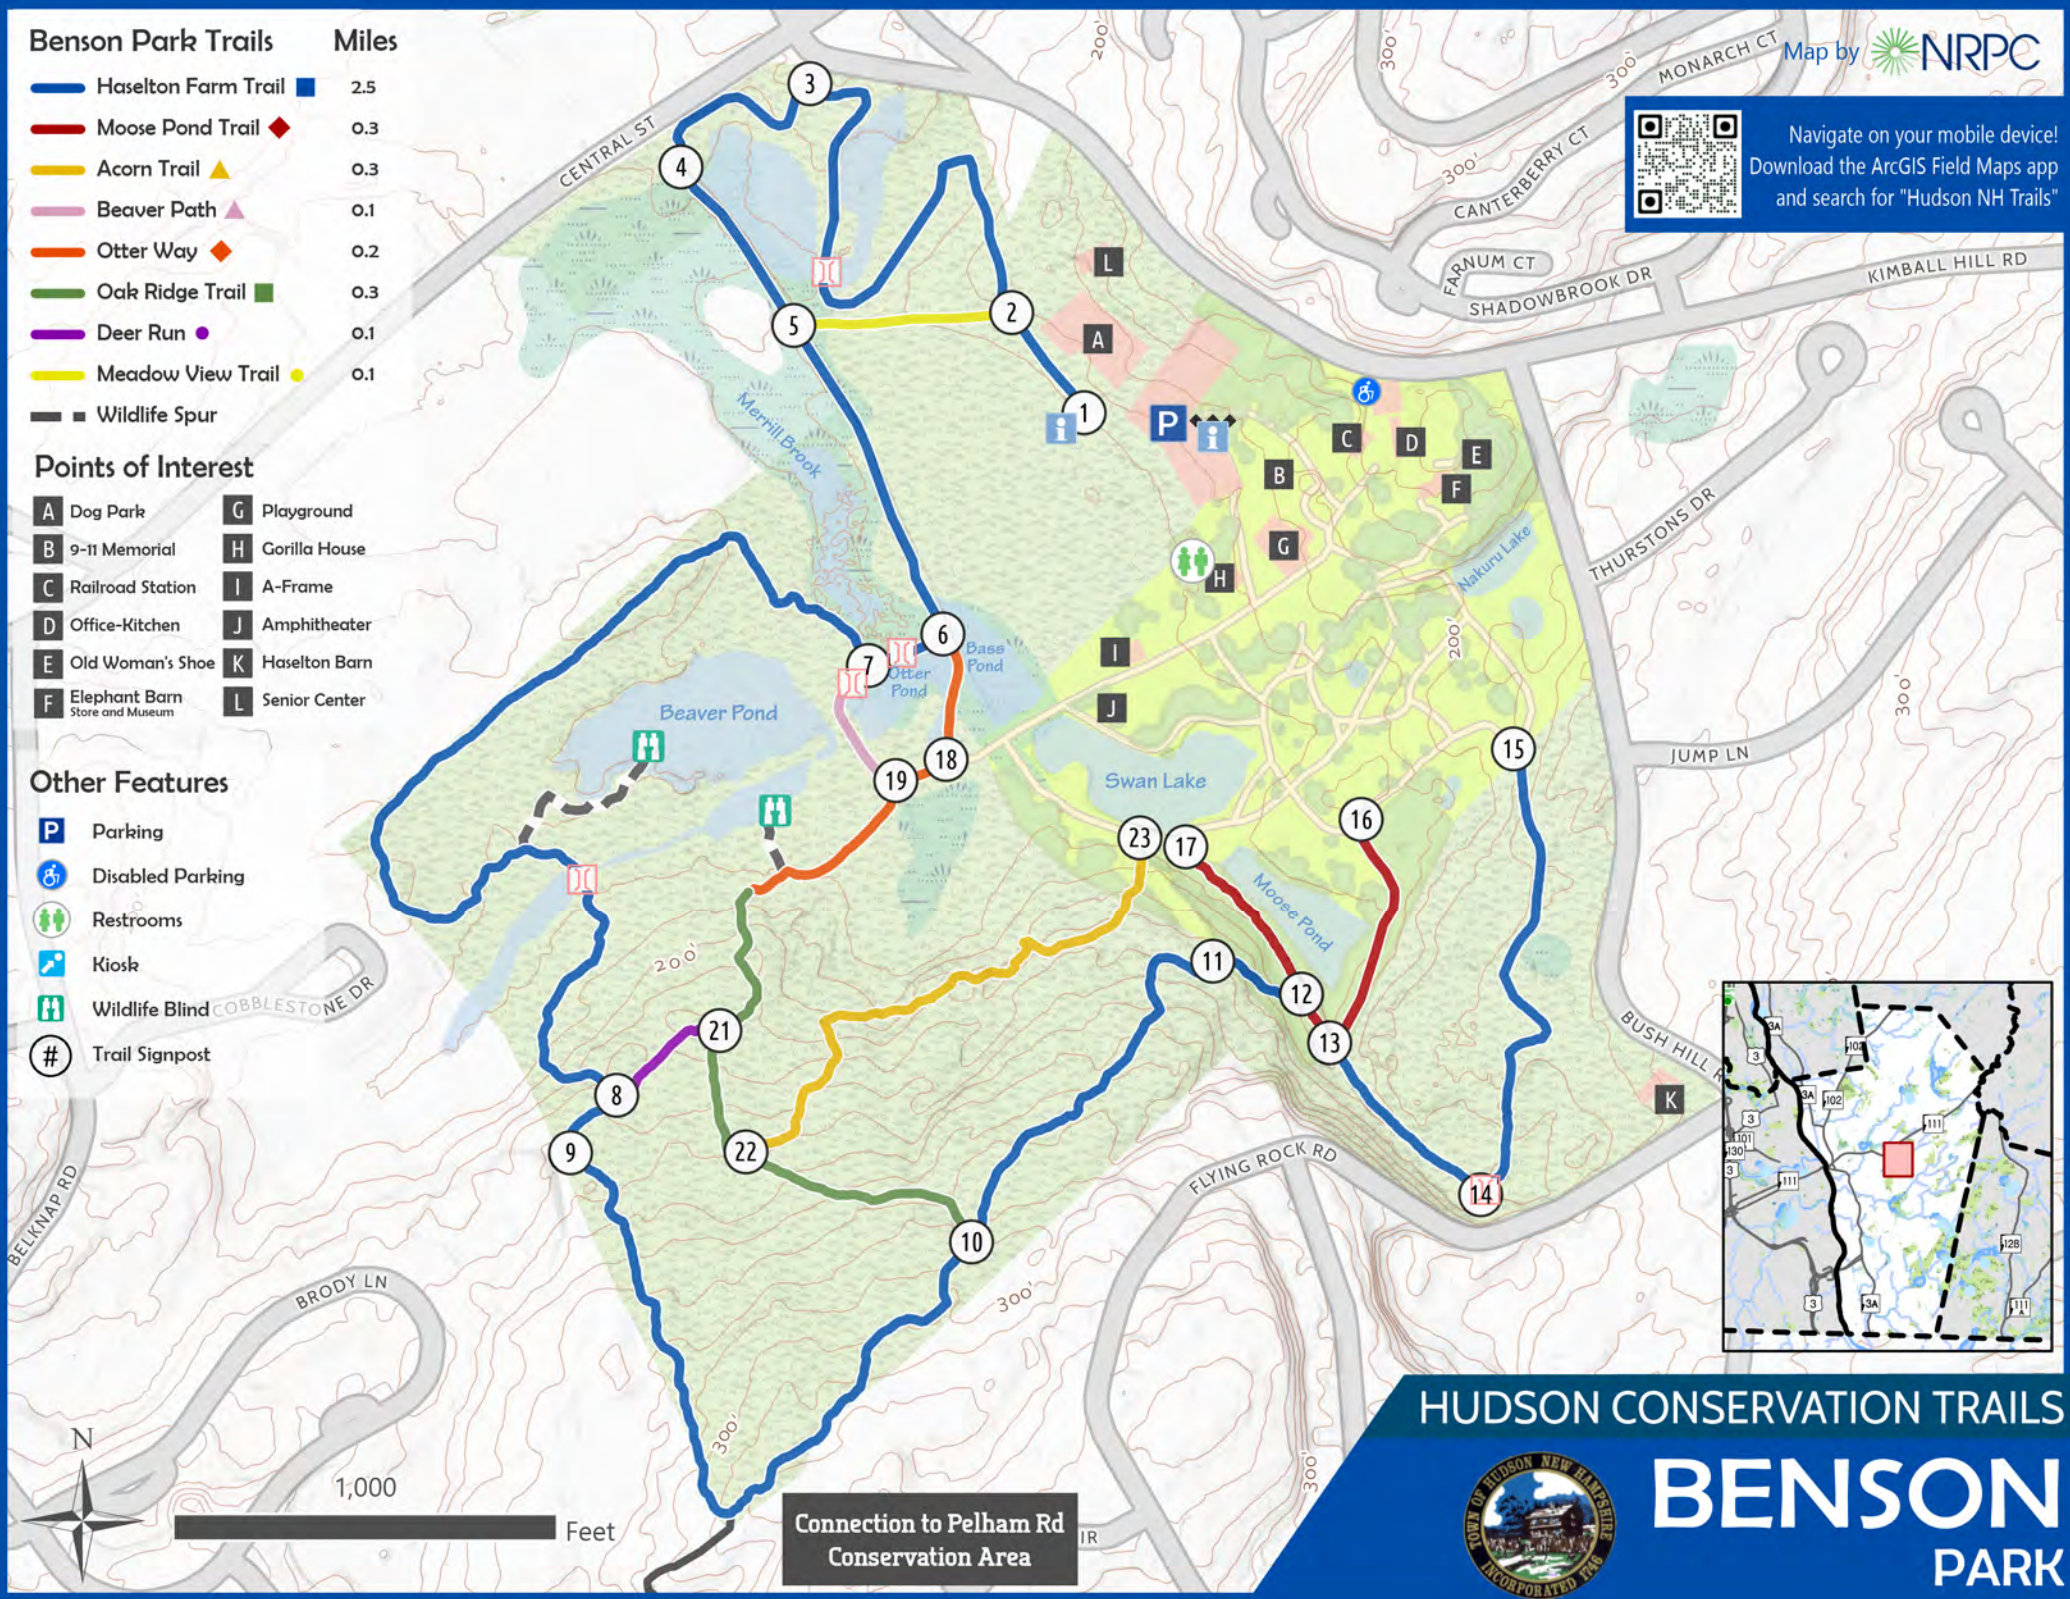

Navigate on your mobile device!
Download the ArcGIS Field Maps app
and search for "Hudson NH Trails"

Benson Park Trails Miles

- Haselton Farm Trail 2.5
- Moose Pond Trail 0.3
- Acorn Trail 0.3
- Beaver Path 0.1
- Otter Way 0.2
- Oak Ridge Trail 0.3
- Deer Run 0.1
- Meadow View Trail 0.1
- Wildlife Spur

Points of Interest

- | | |
|--------------------------------|---------------|
| Dog Park | Playground |
| 9-11 Memorial | Gorilla House |
| Railroad Station | A-Frame |
| Office-Kitchen | Amphitheater |
| Old Woman's Shoe | Haselton Barn |
| Elephant Barn Store and Museum | Senior Center |

Other Features

- Parking
- Disabled Parking
- Restrooms
- Kiosk
- Wildlife Blind
- Trail Signpost

Connection to Pelham Rd Conservation Area

HUDSON CONSERVATION TRAILS

BENSON
PARK