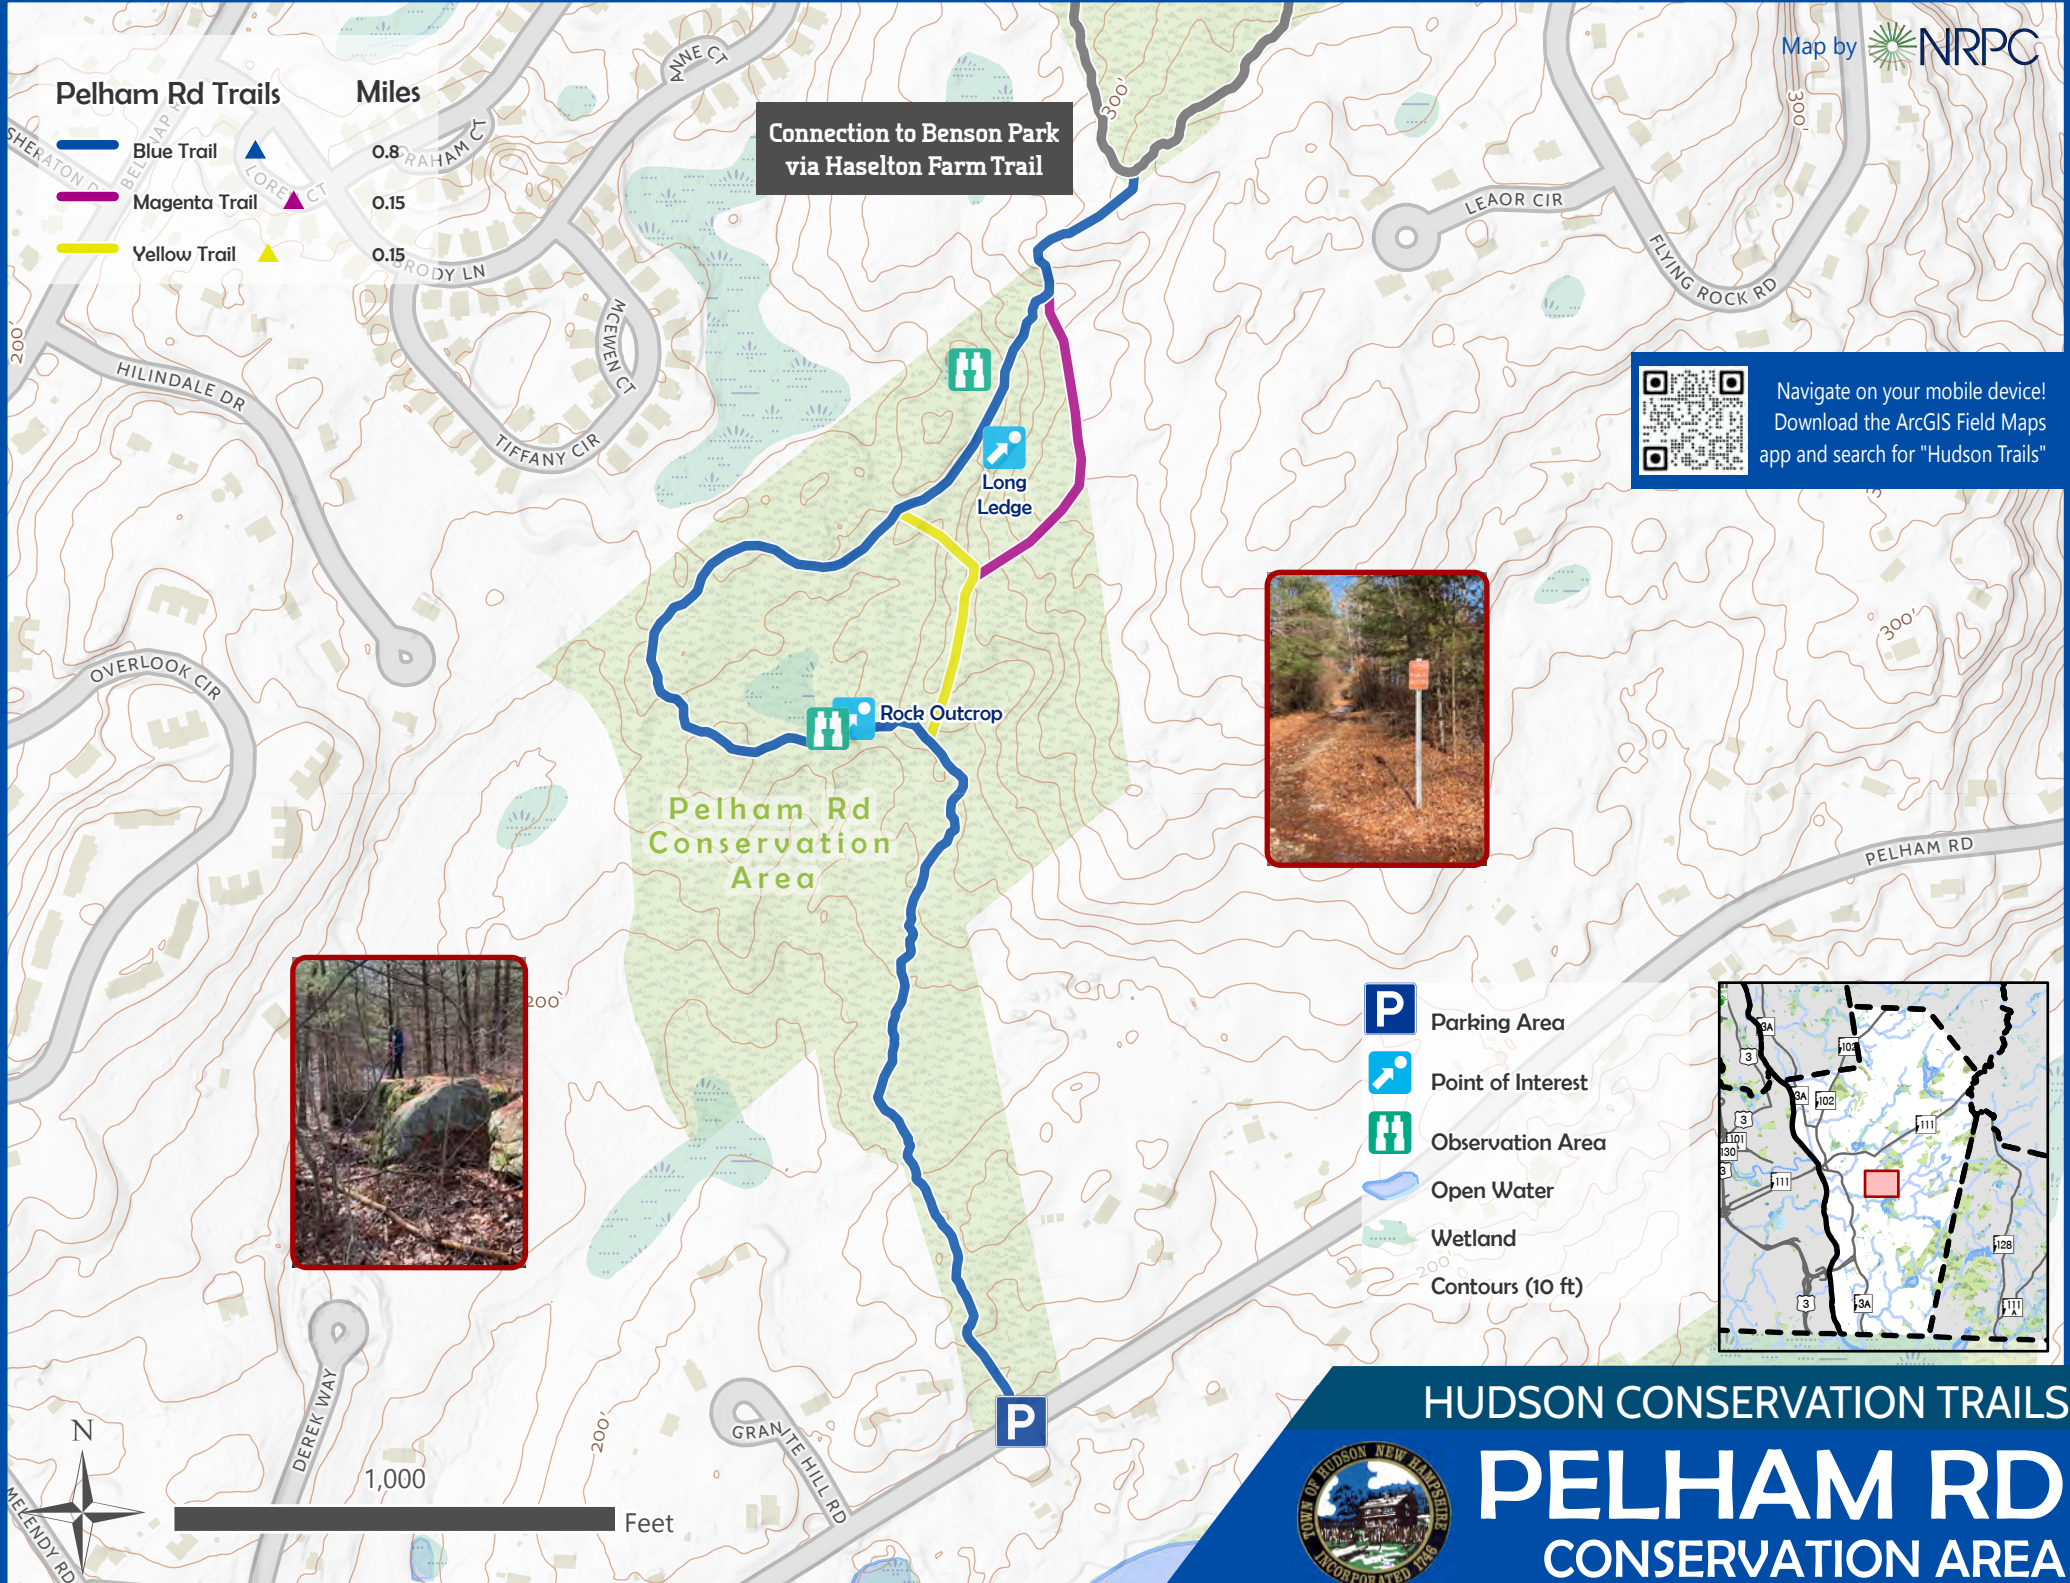

Connection to Benson Park
via Haselton Farm Trail

Pelham Rd Trails

- Blue Trail
- Magenta Trail
- Yellow Trail

Miles

- 0.8
- 0.15
- 0.15

Navigate on your mobile device!
Download the ArcGIS Field Maps
app and search for "Hudson Trails"

- Parking Area
- Point of Interest
- Observation Area
- Open Water
- Wetland
- Contours (10 ft)

HUDSON CONSERVATION TRAILS

PELHAM RD CONSERVATION AREA