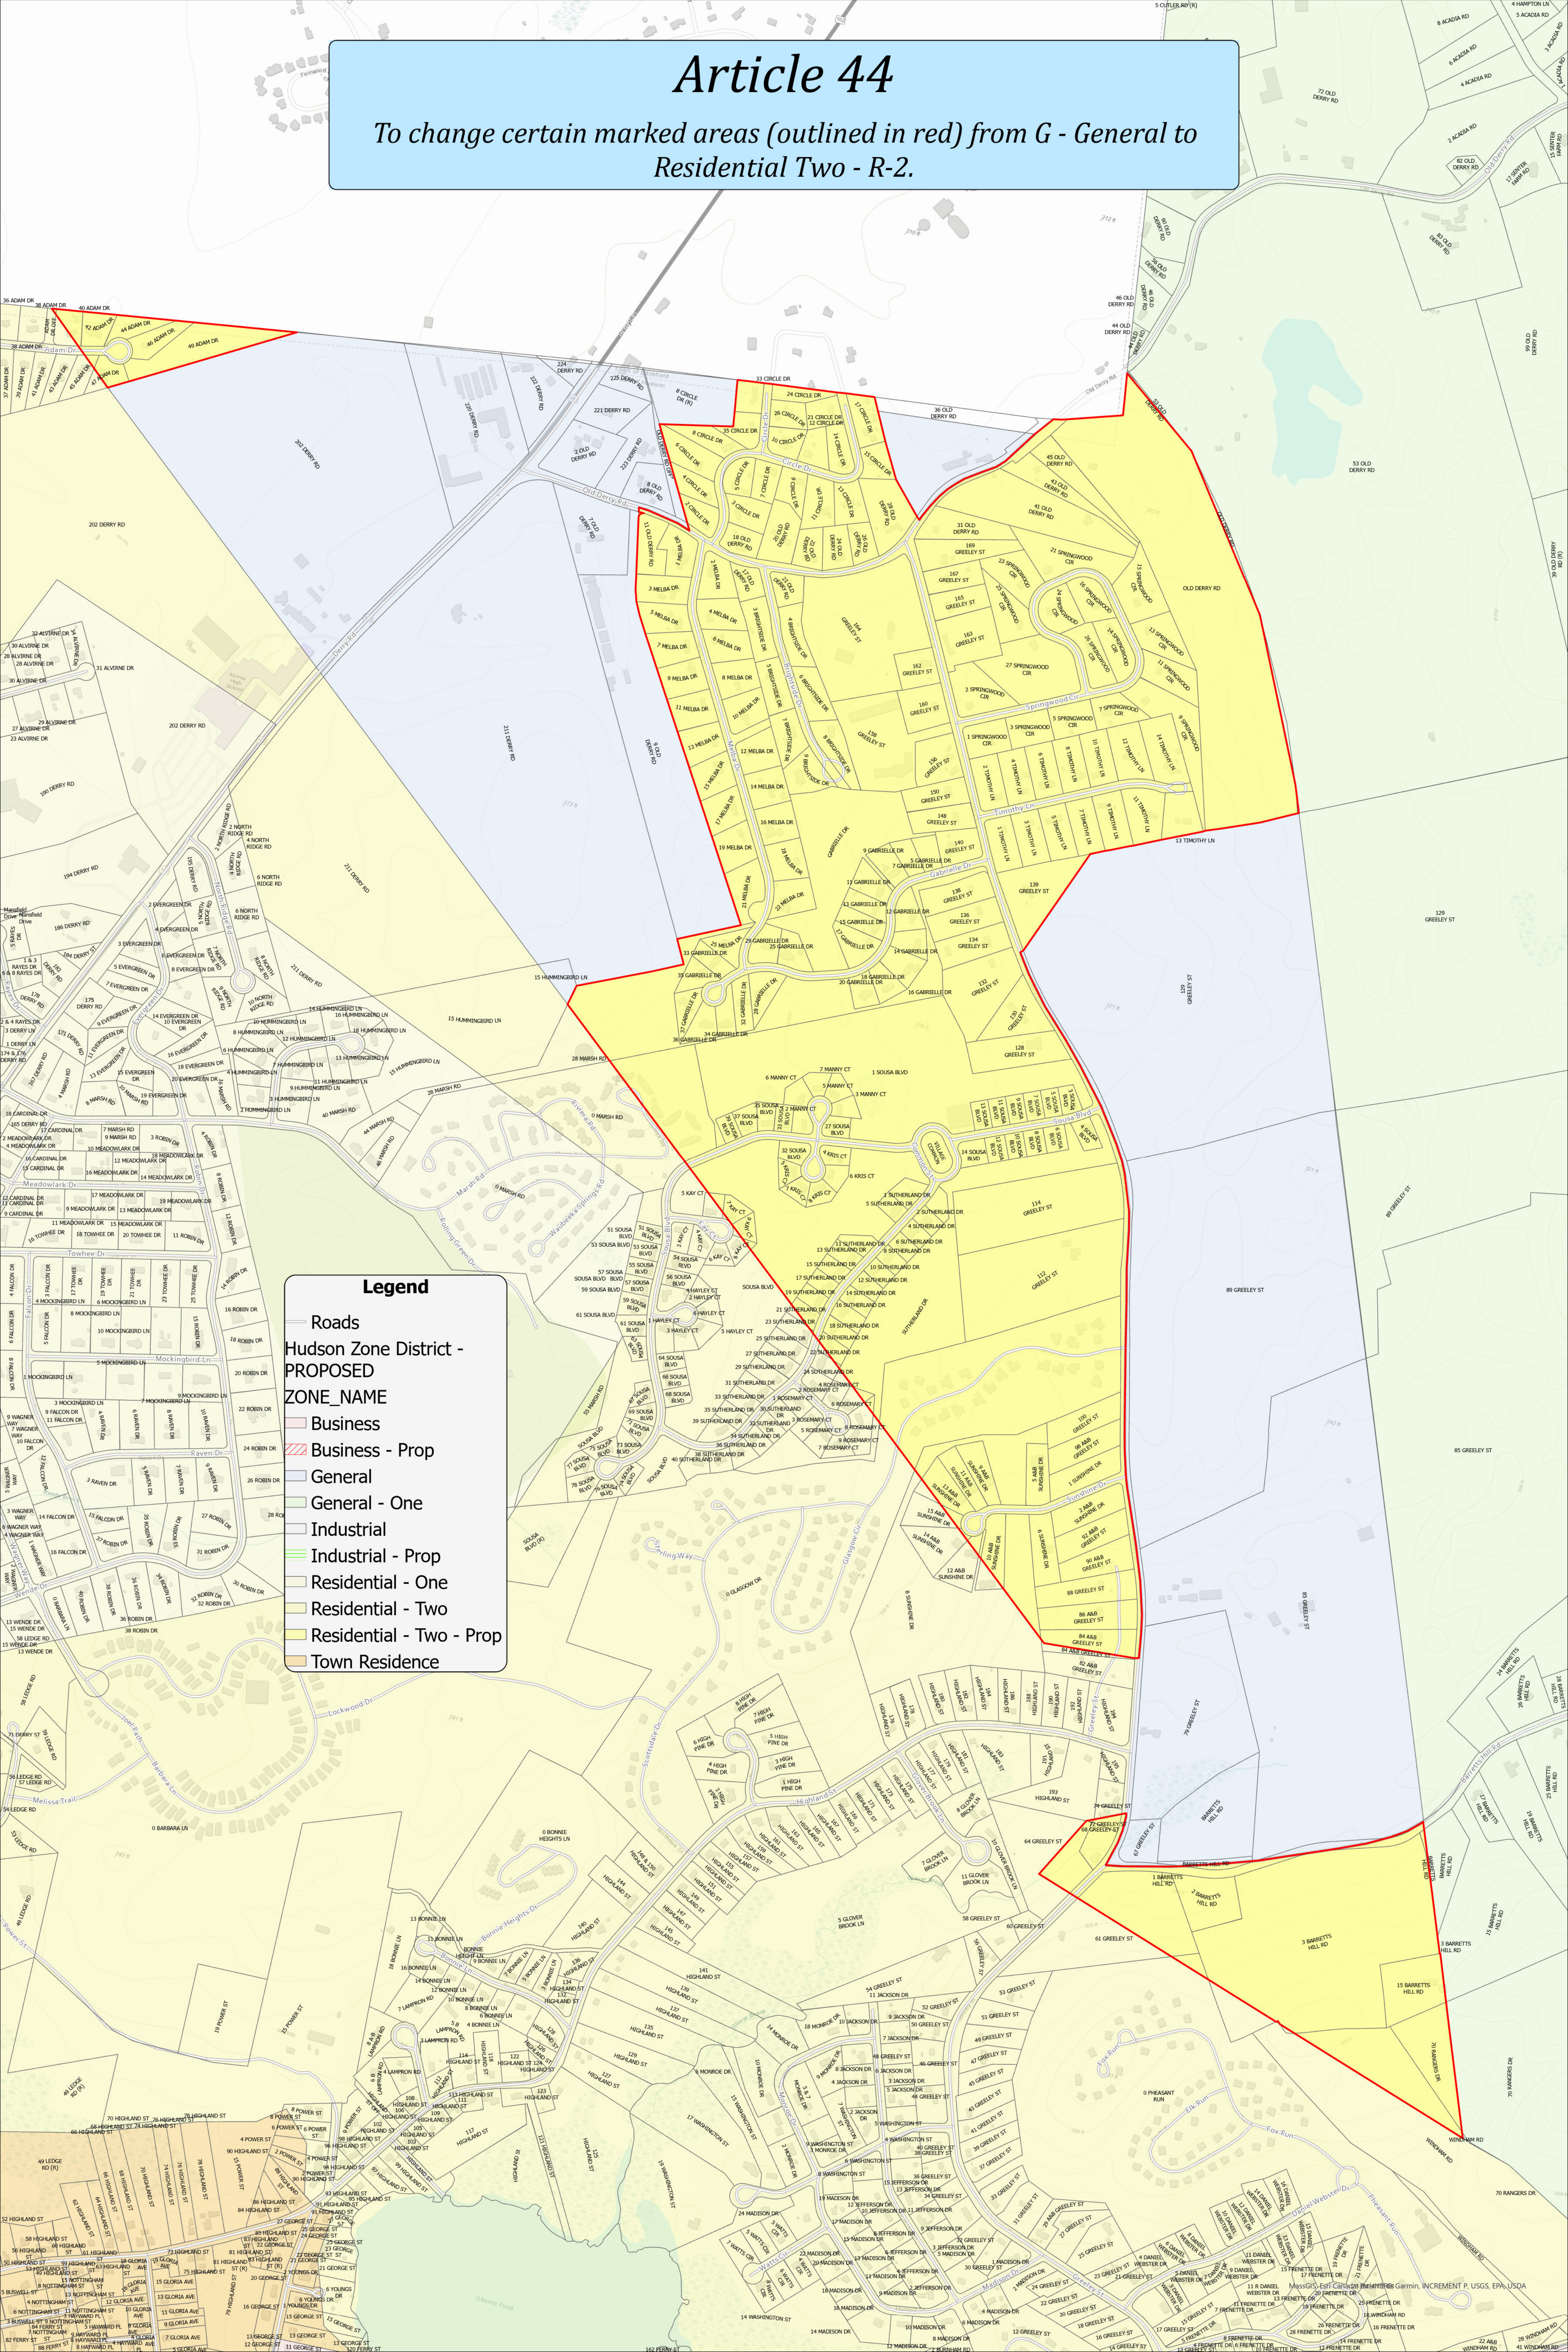

Article 44

To change certain marked areas (outlined in red) from G - General to Residential Two - R-2.

Legend

- Roads
- Hudson Zone District - PROPOSED
- ZONE_NAME
- Business
- Business - Prop
- General
- General - One
- Industrial
- Industrial - Prop
- Residential - One
- Residential - Two
- Residential - Two - Prop
- Town Residence