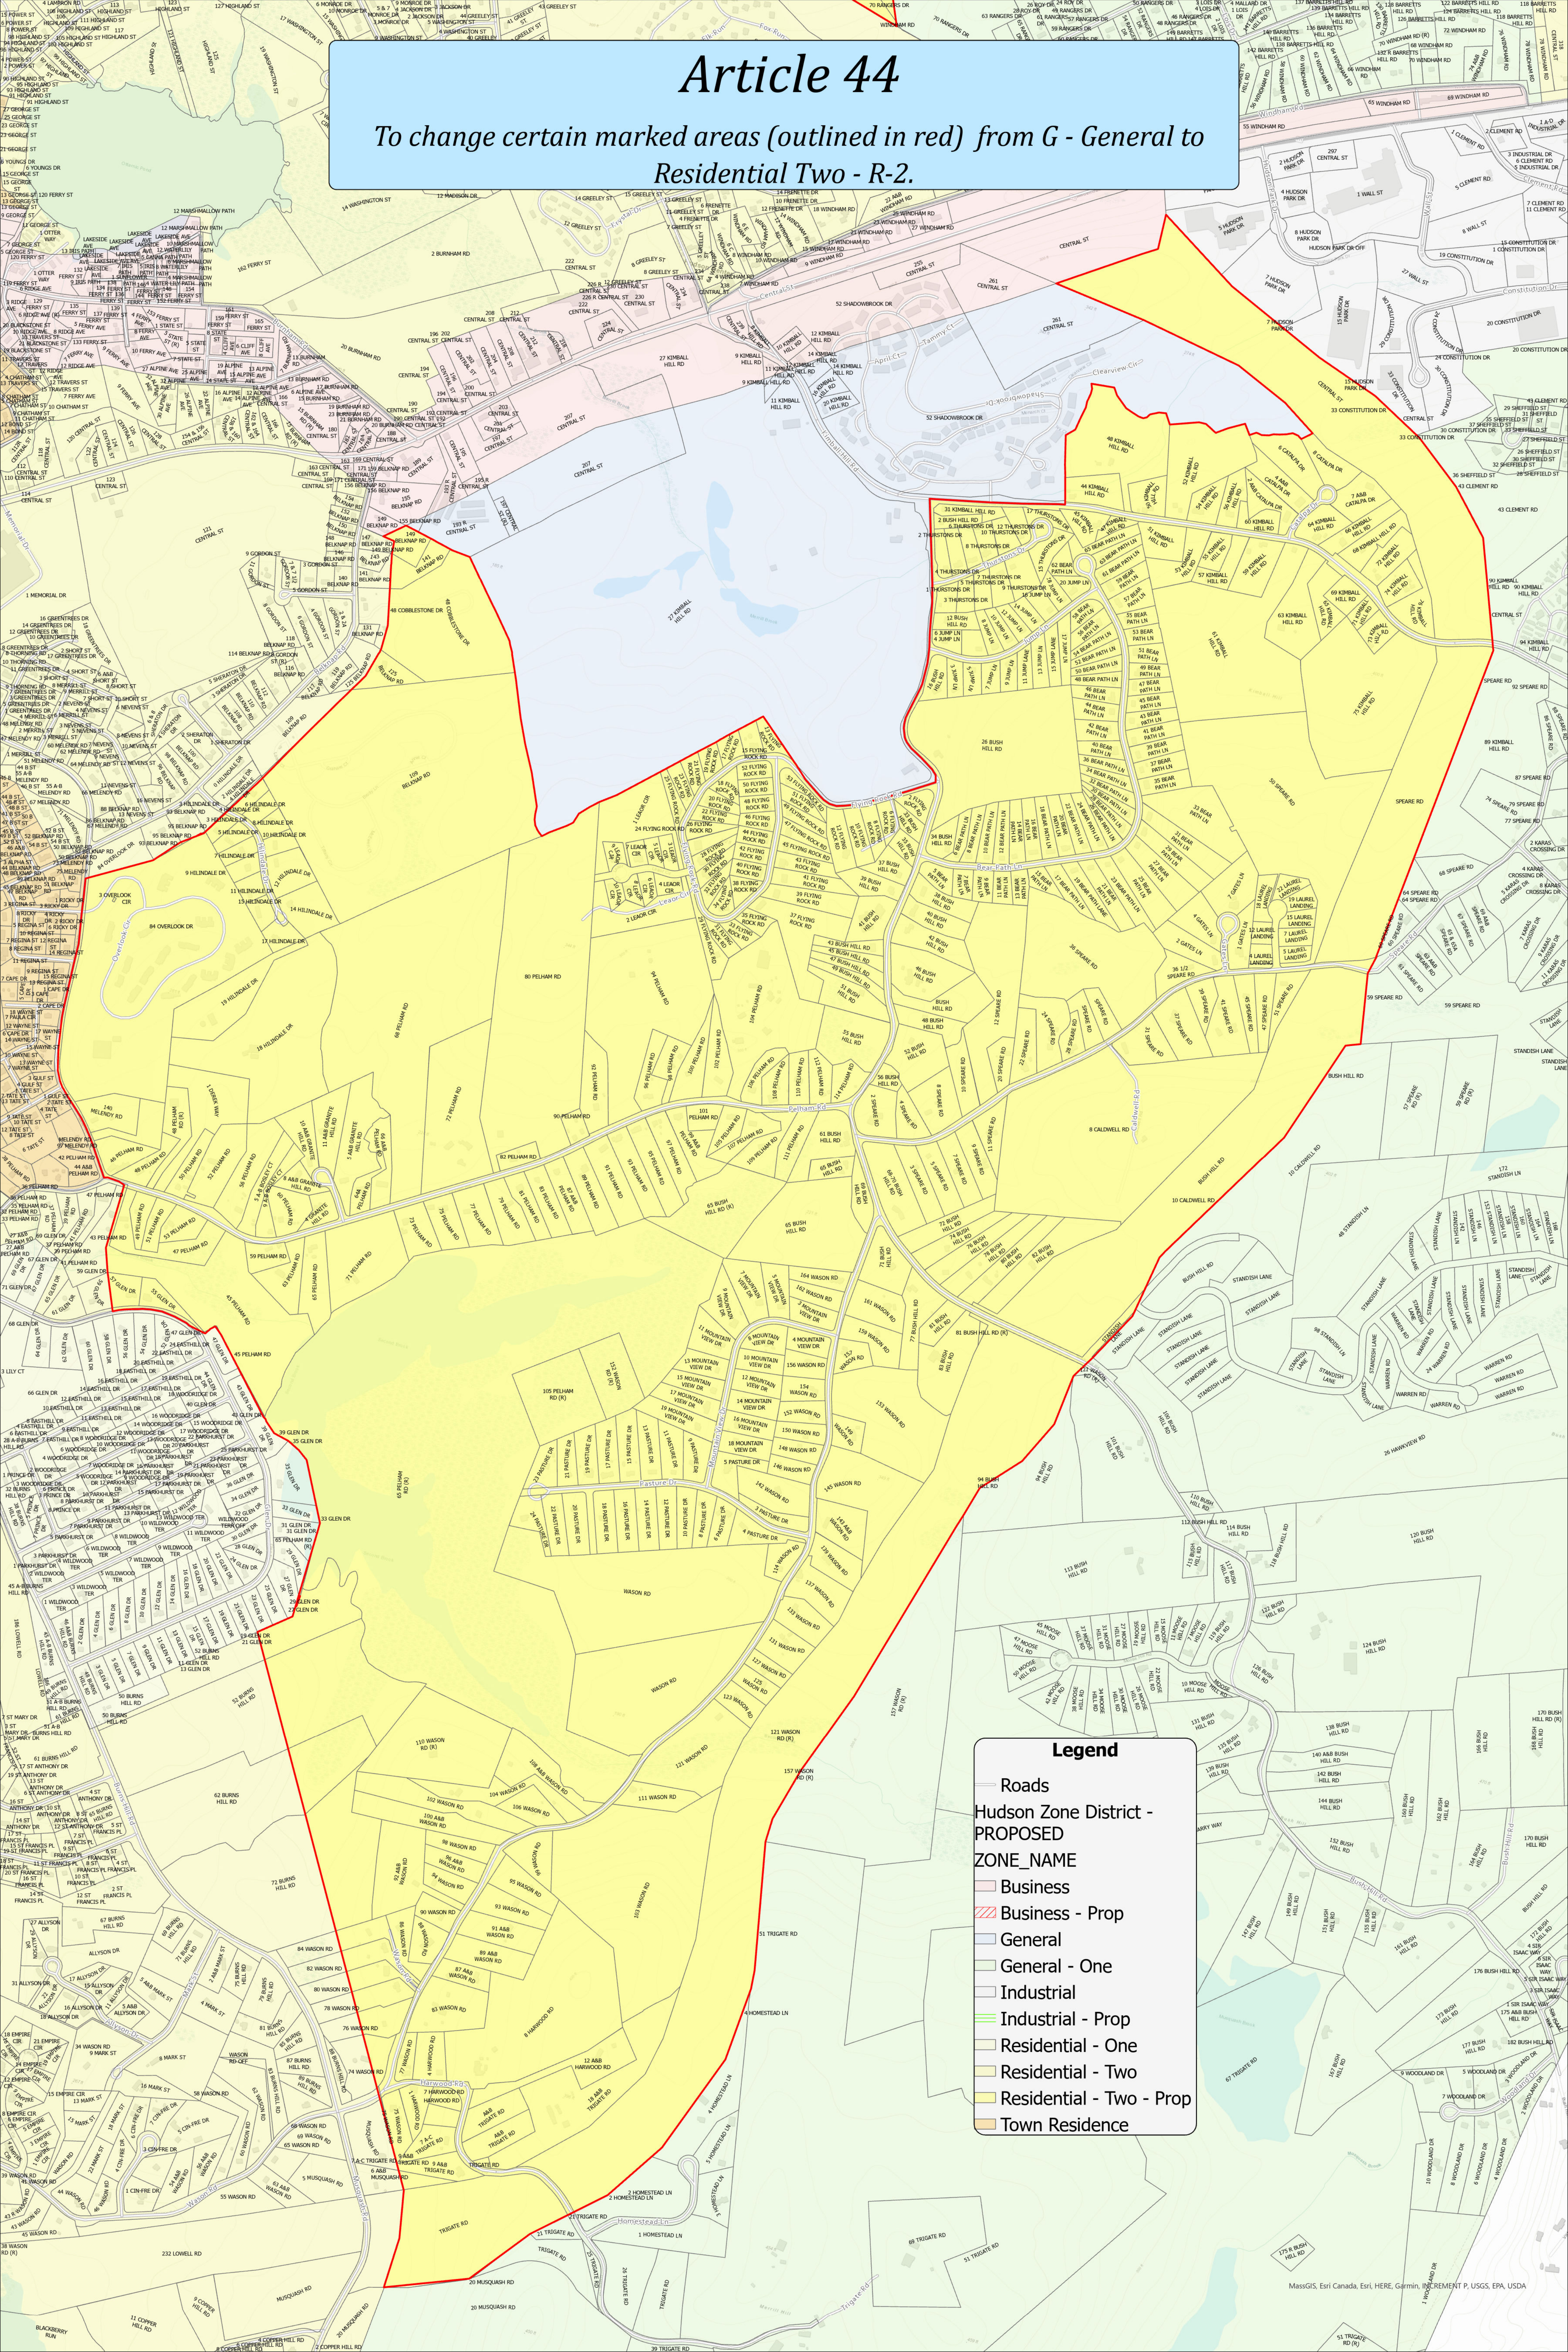

# Article 44

To change certain marked areas (outlined in red) from G - General to Residential Two - R-2.

### Legend

- Roads
- Hudson Zone District - PROPOSED
- Business
- Business - Prop
- General
- General - One
- Industrial
- Industrial - Prop
- Residential - One
- Residential - Two
- Residential - Two - Prop
- Town Residence