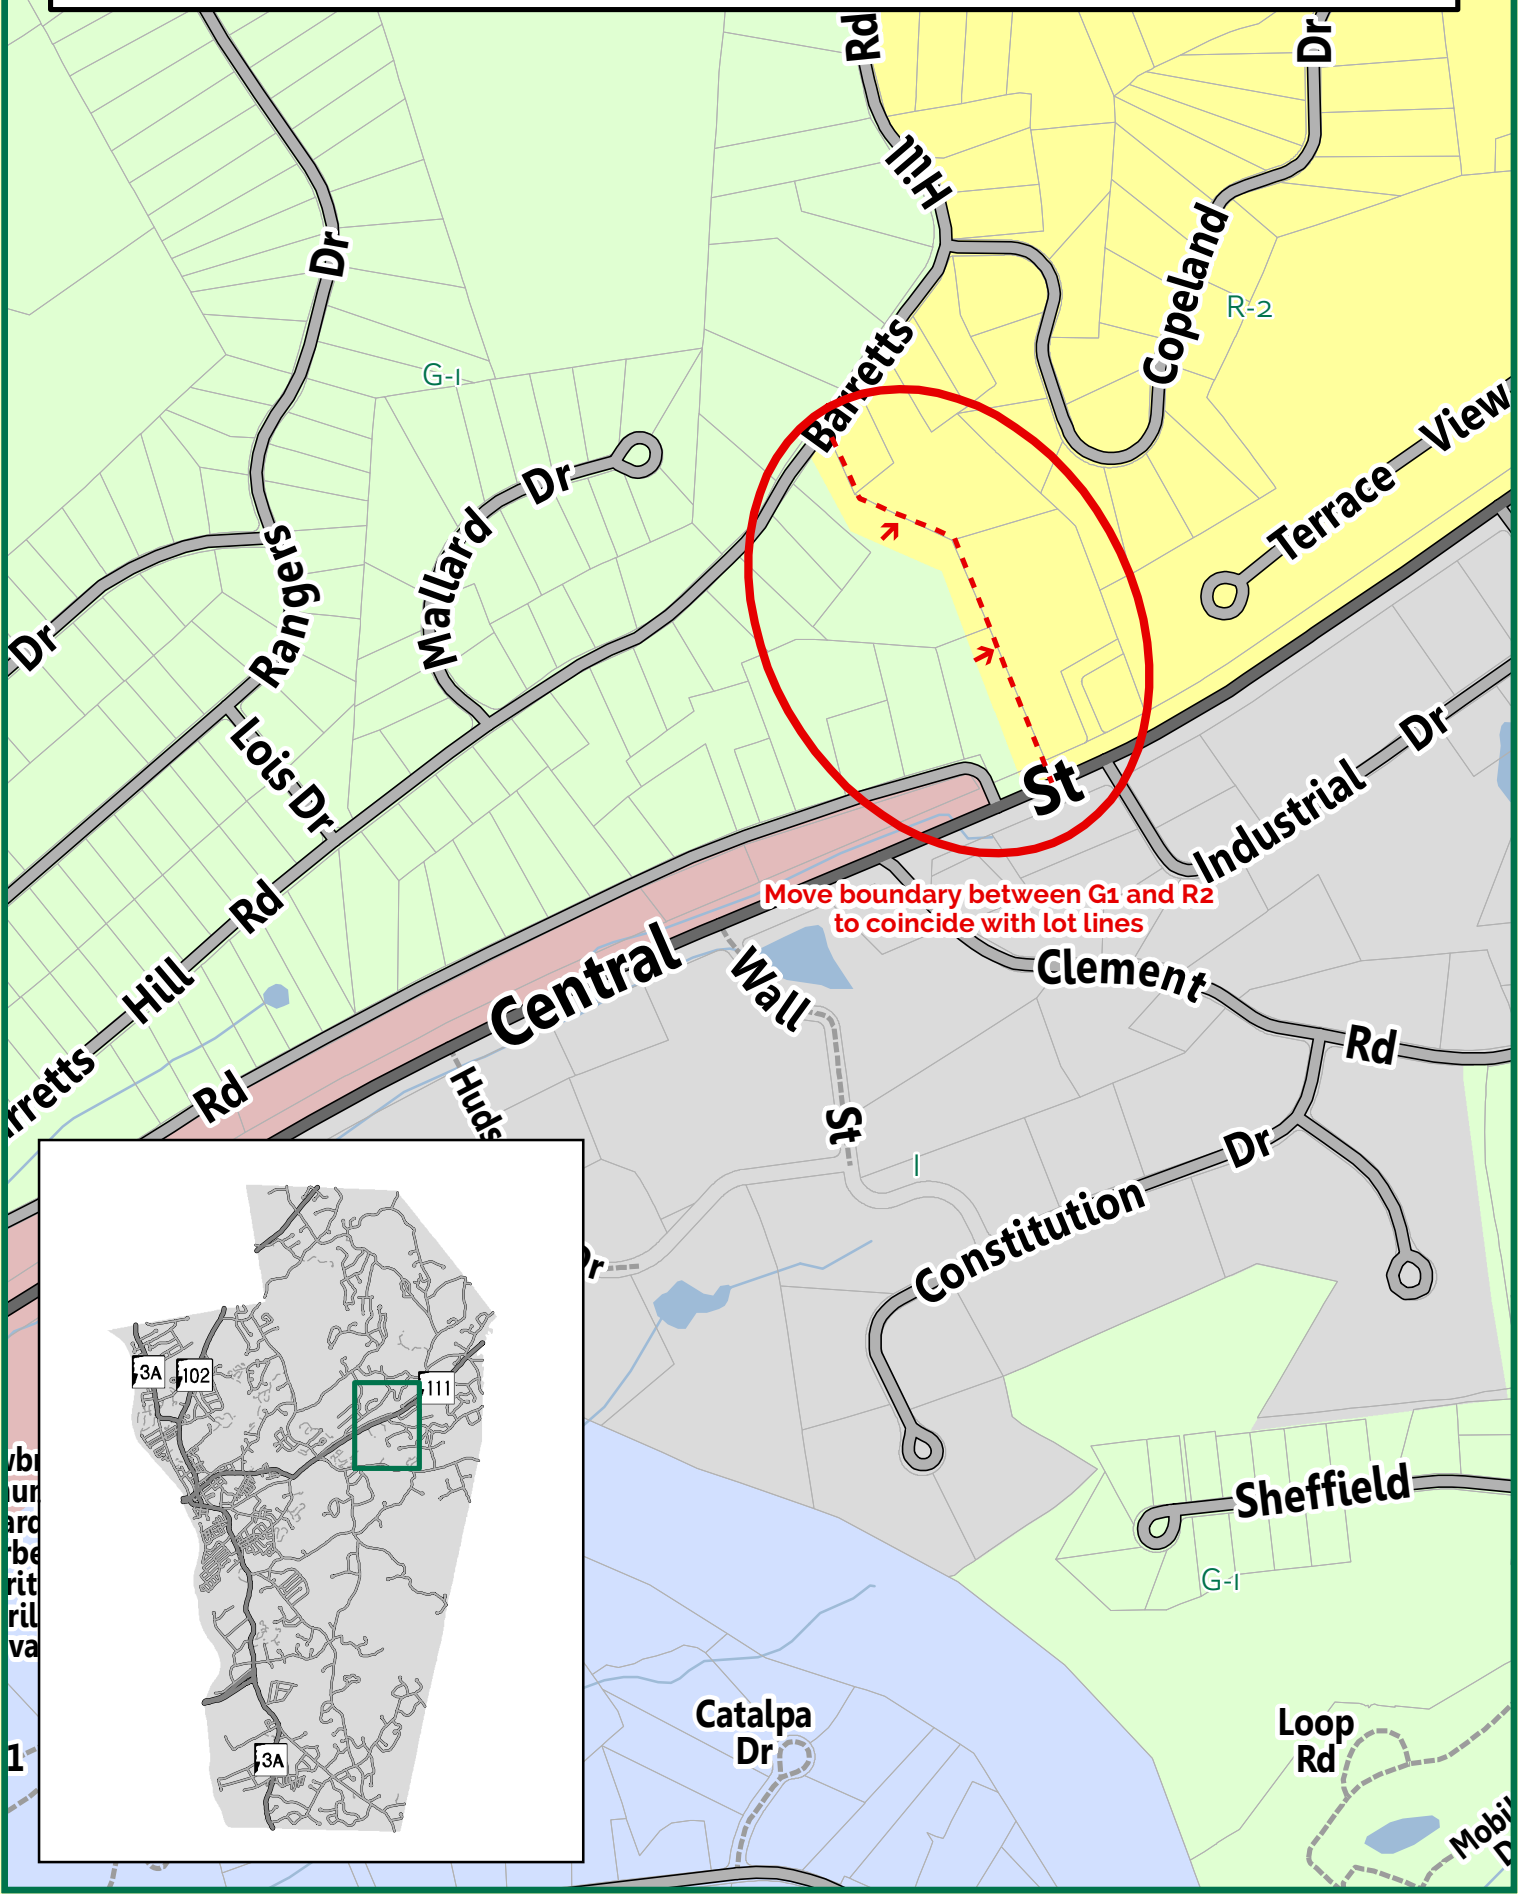

Map 1 - Barretts Hill Road and Central Street

Move boundary between G1 and R2 to coincide with lot lines

Map 2 - Clement Road-Bradford Cir-Constitution Dr

Map 3 - Musquash Pond & Swamp

Move boundary between G1 and R2 to coincide with lot lines and southern boundary of wetland

Move boundary between G1 and R2 to coincide with lot lines

G-1

Map 4 - Paradise Ln-Applewood Dr-Crestwood Dr

Move boundary between G1 and R2 to coincide with lot lines

Map 5 - Dracut Rd