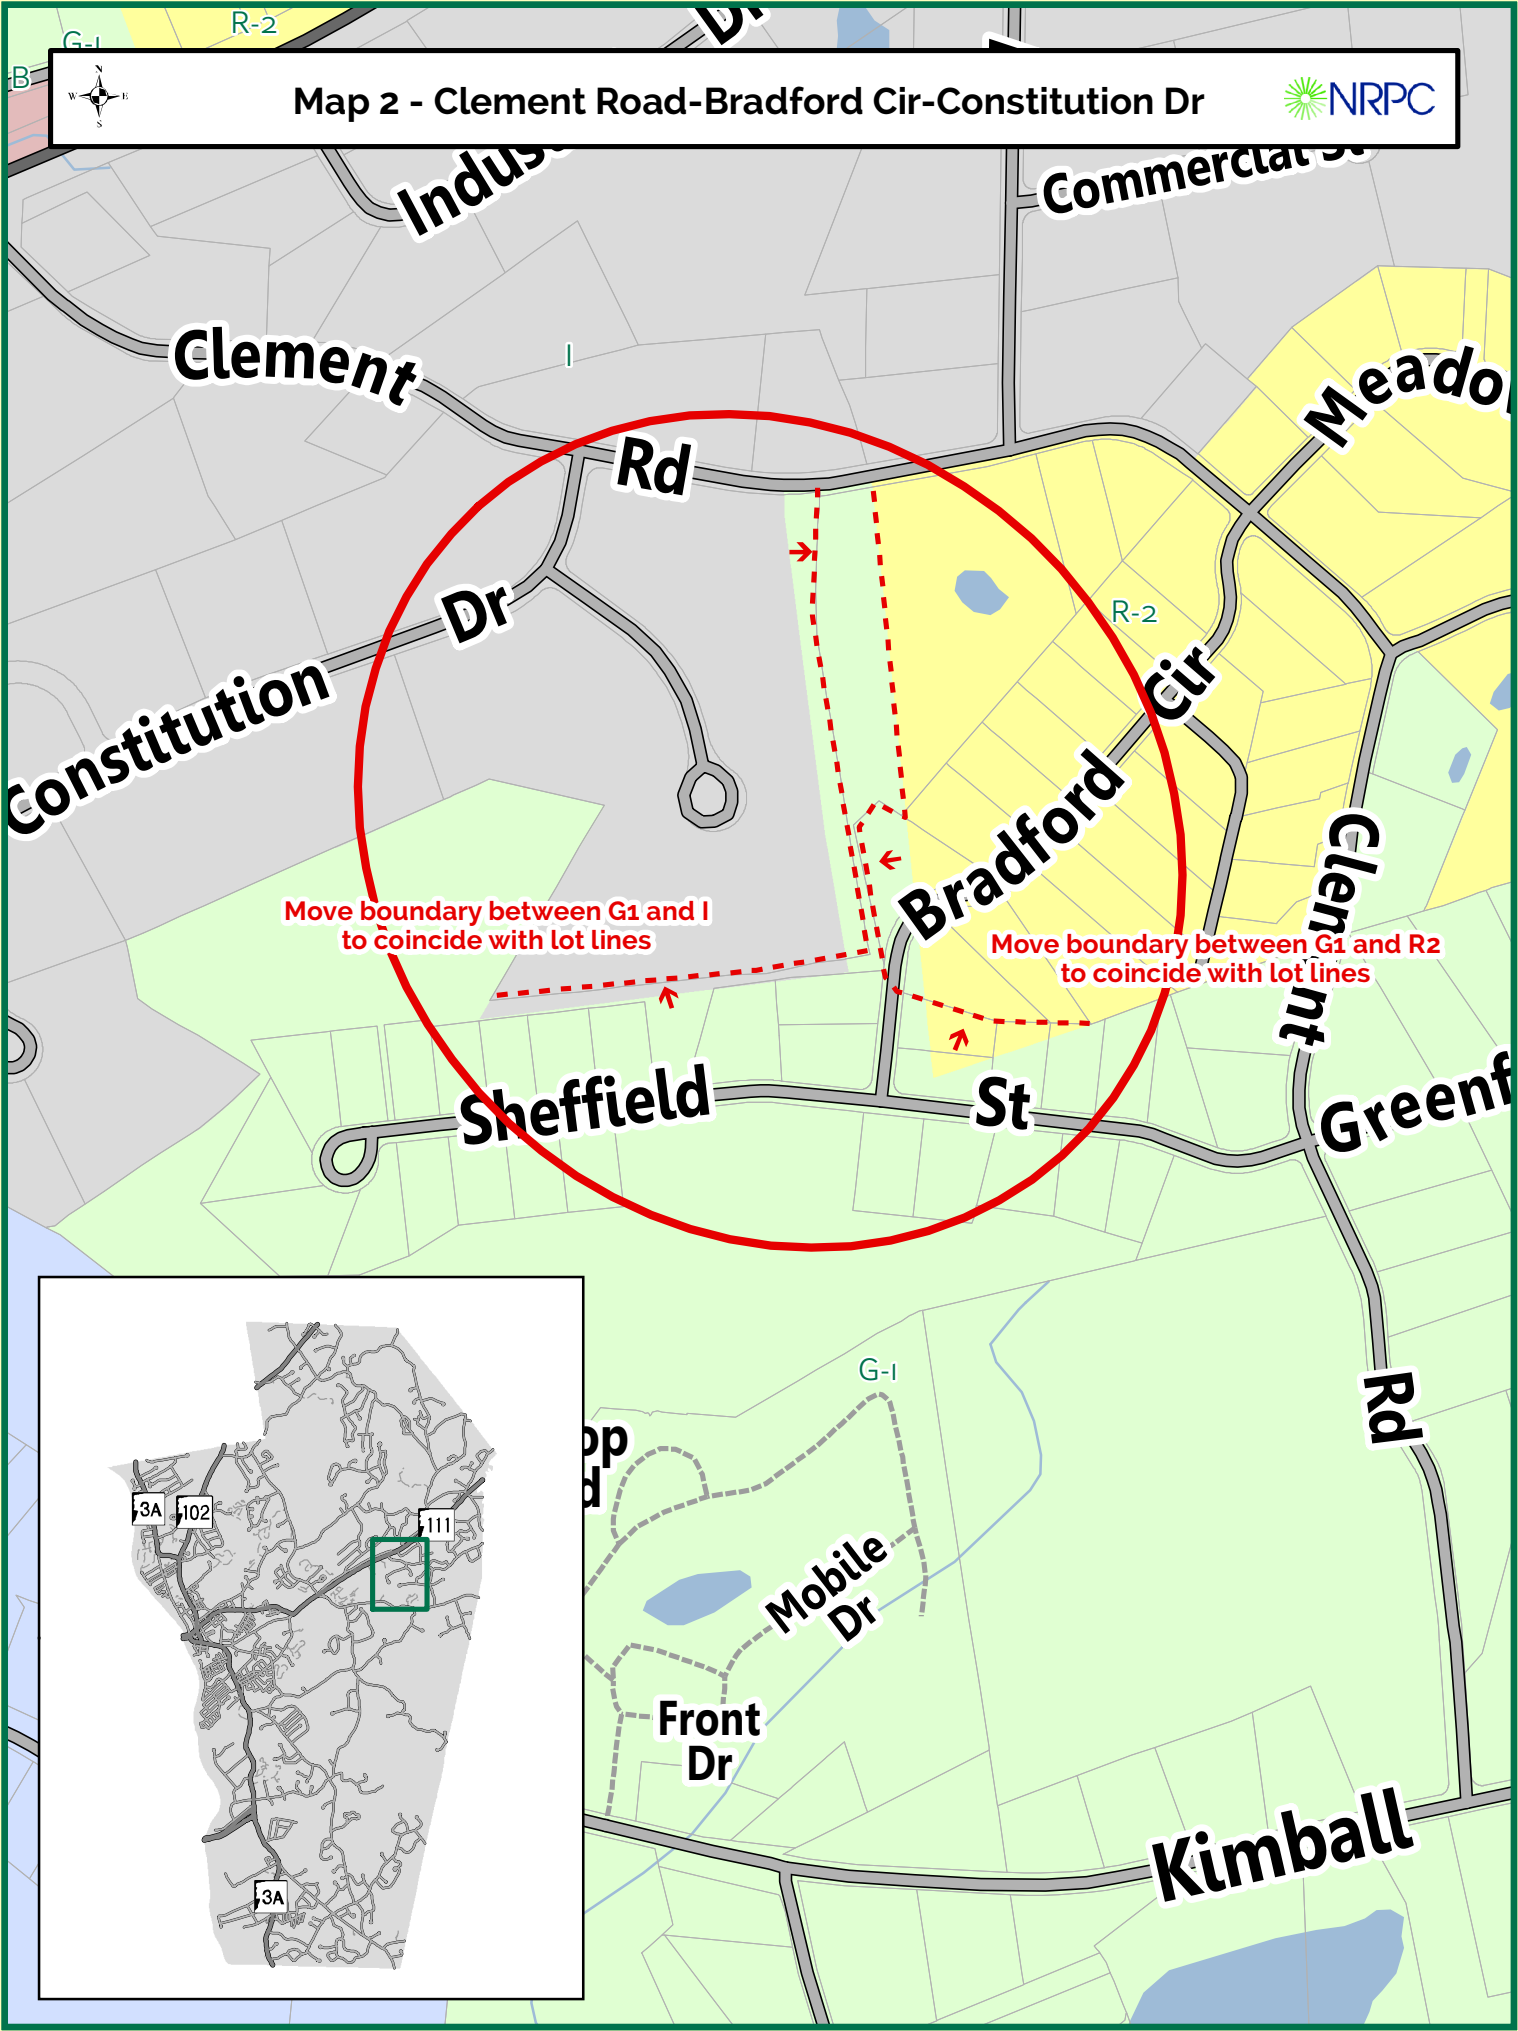

Map 1 - Barretts Hill Road and Central Street

Move boundary between G1 and R2 to coincide with lot lines

Map 2 - Clement Road-Bradford Cir-Constitution Dr

Map 3 - Musquash Pond & Swamp

Move boundary between G1 and R2 to coincide with lot lines and southern boundary of wetland

Move boundary between G1 and R2 to coincide with lot lines

G-1

Map 4 - Paradise Ln-Applewood Dr-Crestwood Dr

Move boundary between G1 and R2 to coincide with lot lines

Map 5 - Dracut Rd