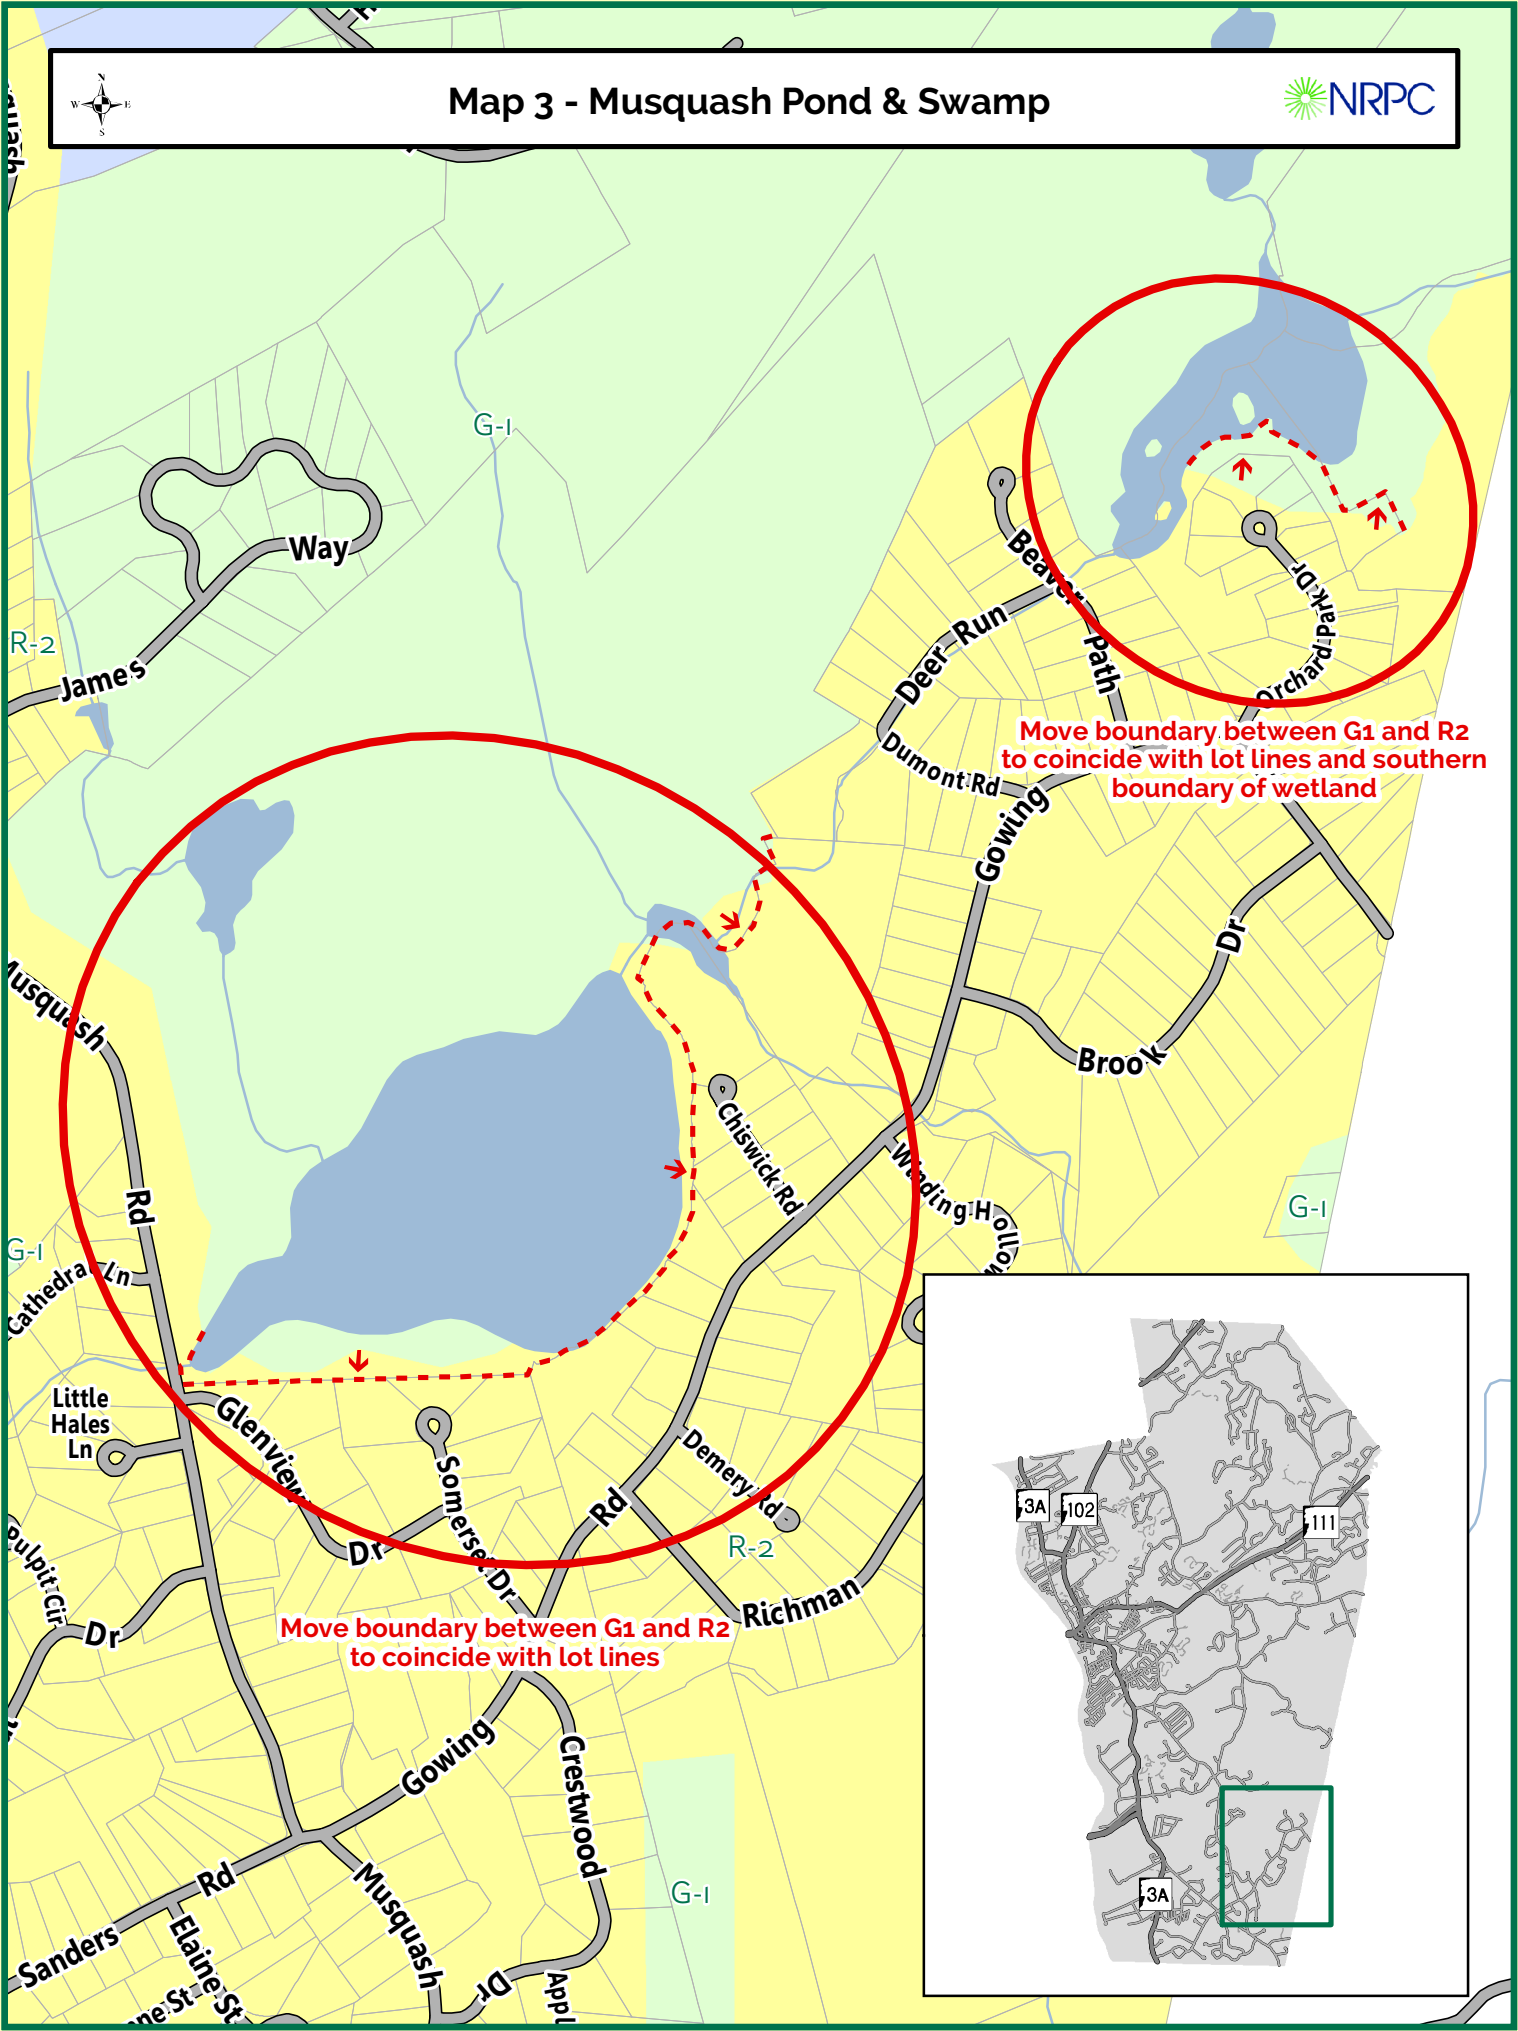

Map 1 - Barretts Hill Road and Central Street

Move boundary between G1 and R2 to coincide with lot lines

Map 2 - Clement Road-Bradford Cir-Constitution Dr

Map 3 - Musquash Pond & Swamp

Move boundary between G1 and R2 to coincide with lot lines and southern boundary of wetland

Move boundary between G1 and R2 to coincide with lot lines

G-1

Map 4 - Paradise Ln-Applewood Dr-Crestwood Dr

Move boundary between G1 and R2 to coincide with lot lines

Map 5 - Dracut Rd