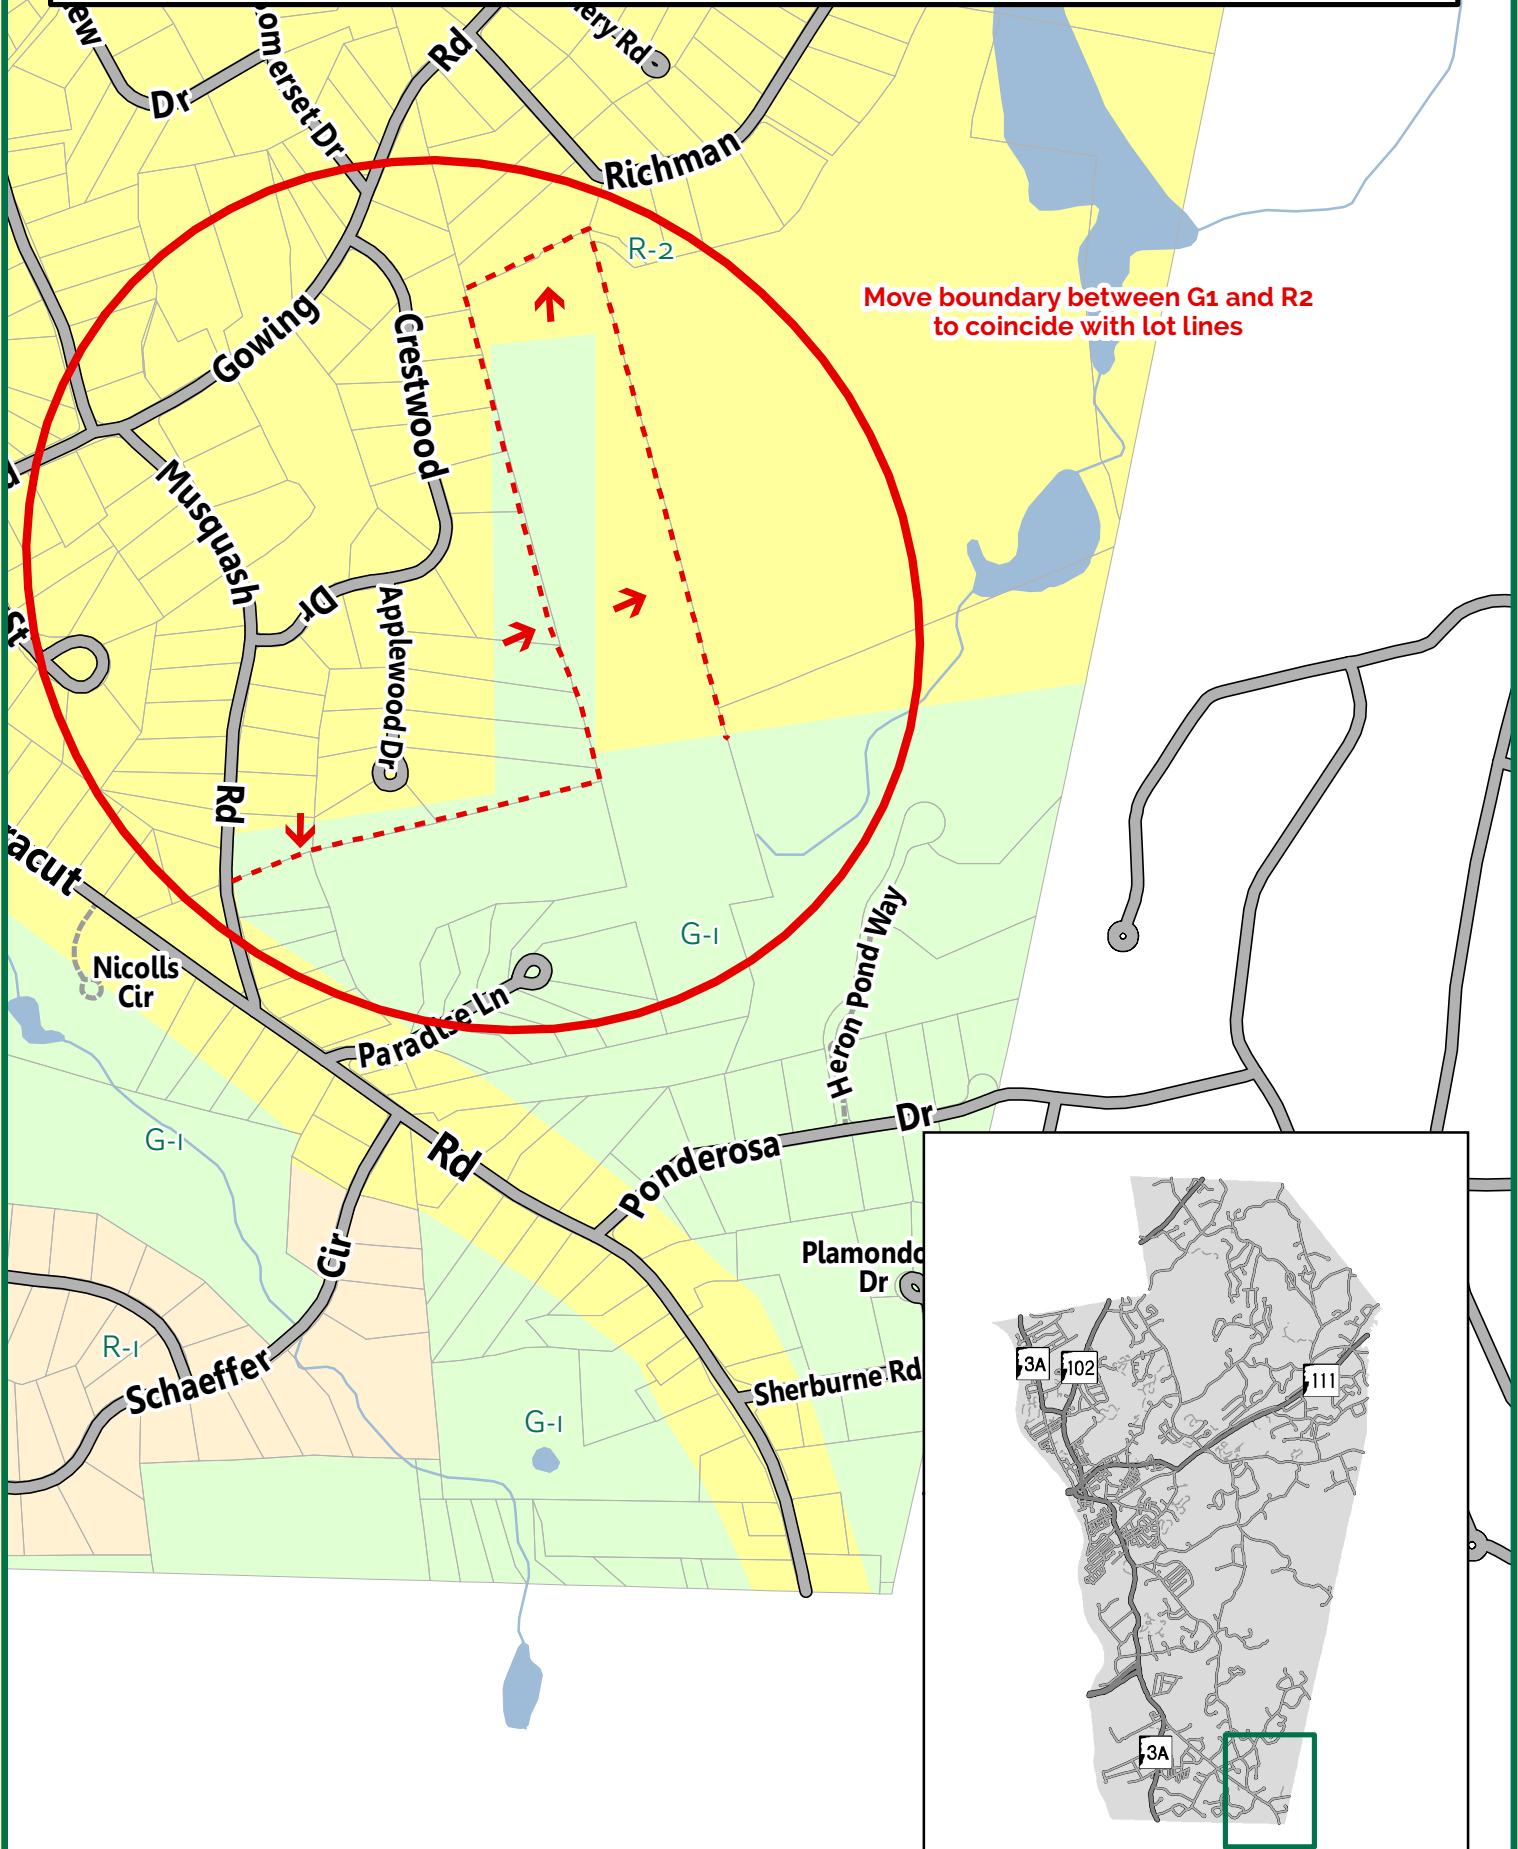

Map 1 - Barretts Hill Road and Central Street

Move boundary between G1 and R2 to coincide with lot lines

Map 2 - Clement Road-Bradford Cir-Constitution Dr

Map 3 - Musquash Pond & Swamp

Move boundary between G1 and R2 to coincide with lot lines and southern boundary of wetland

Move boundary between G1 and R2 to coincide with lot lines

G-1

Map 4 - Paradise Ln-Applewood Dr-Crestwood Dr

Move boundary between G1 and R2 to coincide with lot lines

Map 5 - Dracut Rd